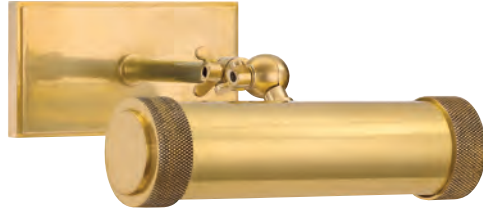

RIDGEWOOD

5808-AGB