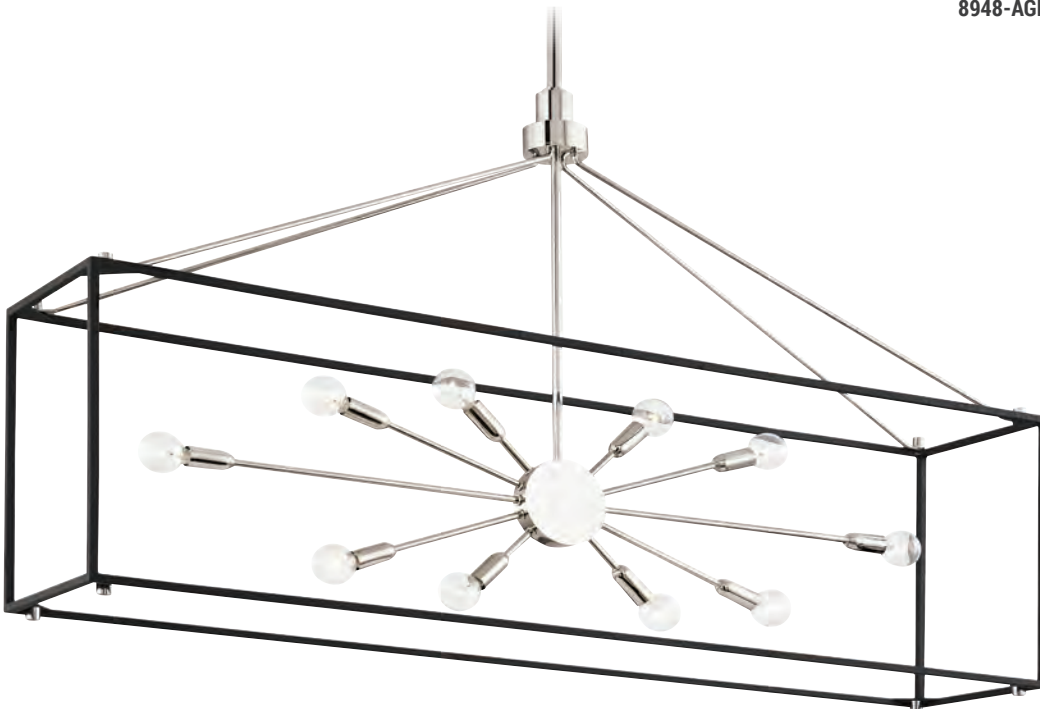

PAXTON

5748-GL/BK

ITEM	DIMENSIONS	CANOPY	BULBS	FINISHES
5748	48"L x 13"W x 23.25"H	15.75"L x 4.75"W	6 60 w/c Not Included	Gold Leaf/Black (GL/BK)

GLENDALE

8948-AGB

8948-PN

ITEM	DIMENSIONS	CANOPY	BULBS	FINISHES
8948	48"L x 10"W x 34.5"Min H – 88.5"Max H	8"D	10 60 w/c G16.5 Not Included	Aged Brass (AGB) Polished Nickel (PN)