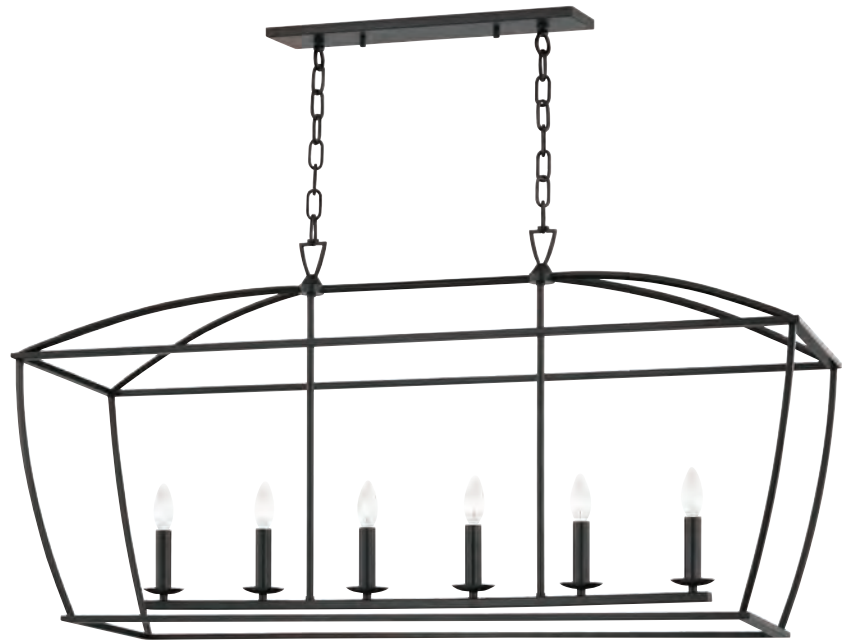

BRYANT

8348-AI