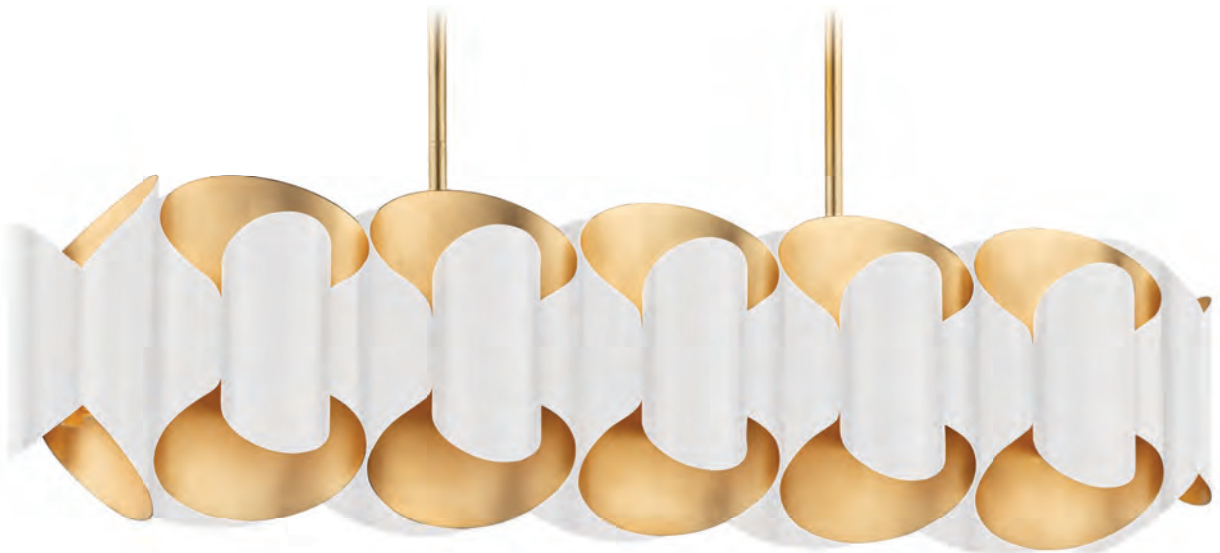

8546-GL/WH

ITEM	DIMENSIONS	CANOPY	BULBS	FINISHES
8546	46"W x 18"Min H – 72"Max H	18.75"L x 4.5"W	12 40 w/m Not Included A15 Recommended	Gold Leaf/Black (GL/BK) Gold Leaf/White (GL/WH)

Max H measurement includes (2) 3" stems, (2) 6" stems, (2) 12" stems, (4) 18" stems and canopy.