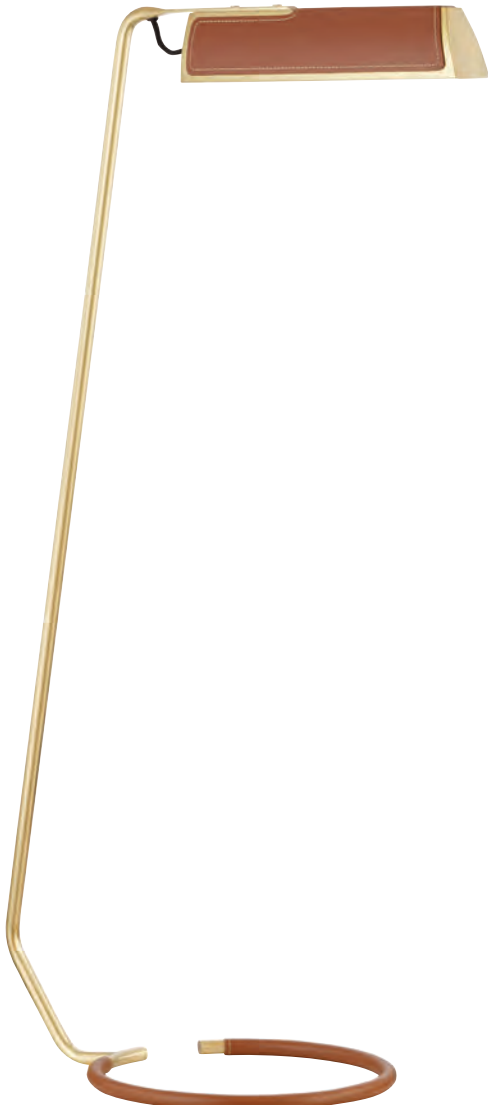

HOLTSVILLE

L1297-AGB