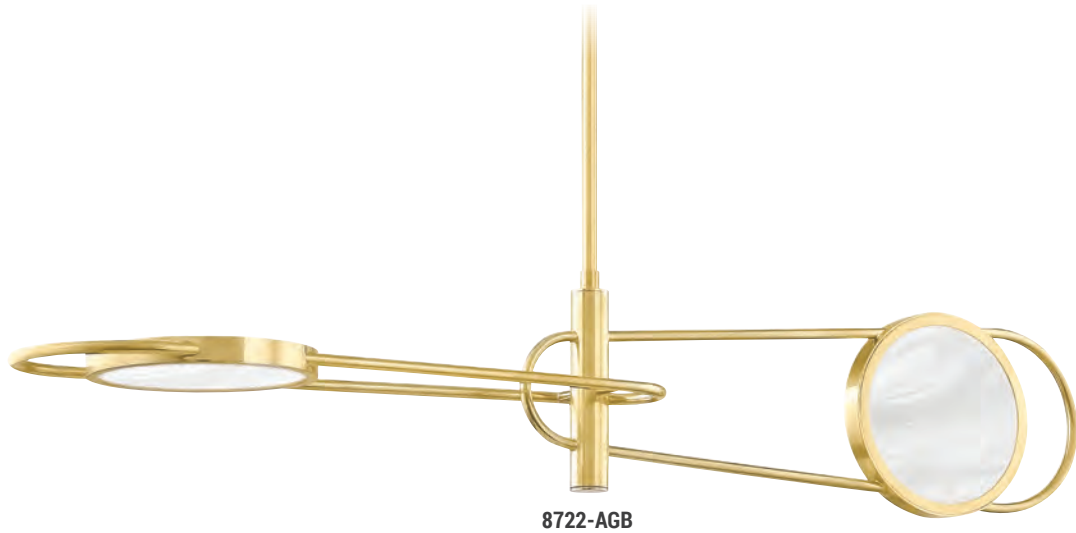

JERVIS

ITEM	DIMENSIONS	CANOPY	DIFFUSER	LED	FINISHES
8722	49"W x 14.5"Min H – 68.5"Max H	5.5"D	Spanish Alabaster	28W LED | 2700K | 90CRI | 120V 1600 Delivered Lumens | ELV & TRIAC Dimmable	Aged Brass (AGB)
8724	49"W x 23"Min H – 77.5"Max H	5.5"D	Spanish Alabaster	56W LED | 2700K | 90CRI | 120-277V 2900 Delivered Lumens | ELV, TRIAC & 0-10V Dimmable	

Max H measurement includes (1) 3" stem, (1) 6" stem, (1) 12" stem, (2) 18" stems and canopy.