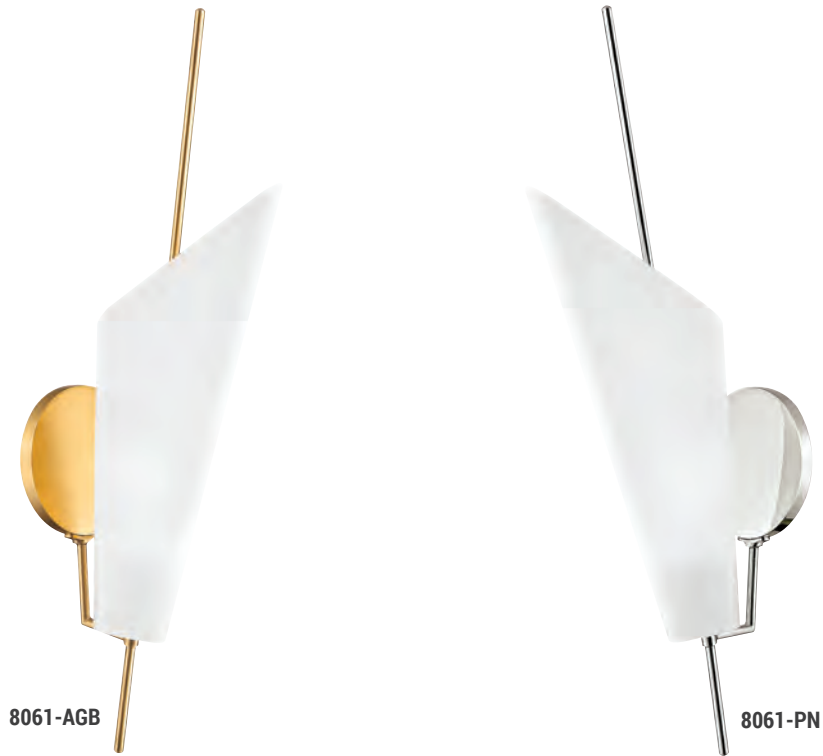

COOPER

ITEM	DIMENSIONS	TCD	BACKPLATE	GLASS	BULBS	FINISHES
8061	5"W x 23"H x 6.5"E	14"	4.75"D	Opal Matte	2 4W G9 LED BLB-4W-G9 Included	Aged Brass (AGB) Polished Nickel (PN)