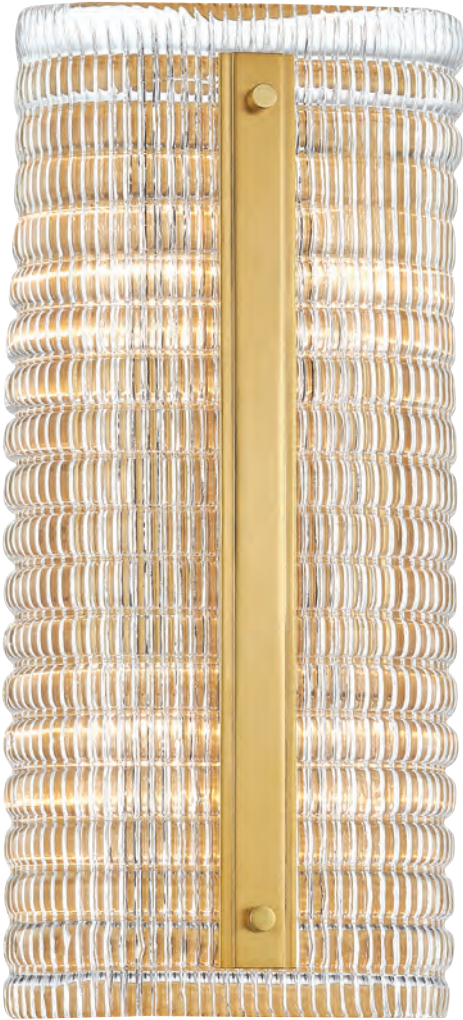

ATHENS

2854-AGB