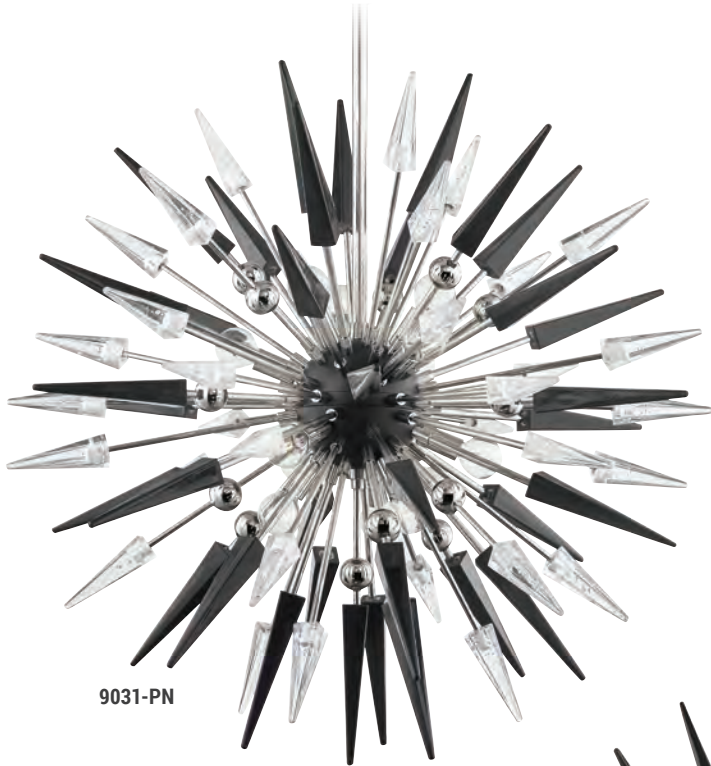

Design, Hayley MacLeod of House of Ponce Design. Photo, Blackstone Edge Studios.

SPARTA

9032-PN

9048-AGB

ITEM	DIMENSIONS	CANOPY	GLASS	BULBS	FINISHES
9032	32"D x 39.5"Min. H - 81.5"Max. H	6.25"D	Clear Seeded	12 40 w/c G16.5 Not Included	Aged Brass (AGB) Polished Nickel (PN)
9048	48"D x 54"Min. H - 90"Max. H	6.25"D	Clear Seeded	18 40 w/c G16.5 Not Included	

Max H measurement includes (1) 3" stem, (1) 6" stem, (1) 12" stem, (2) 18" stems and canopy.

SPARTA

9031-PN

9047-AGB

ITEM	DIMENSIONS	CANOPY	GLASS	BULBS	FINISHES
9031	32"D x 39.5"Min. H – 81.5"Max. H	6.25"D	Clear Seeded & Violet	12 40 w/c G16.5 Not Included	Aged Brass (AGB) Polished Nickel (PN)
9047	48"D x 54"Min. H – 90"Max. H	6.25"D	Clear Seeded & Violet	18 40 w/c G16.5 Not Included	