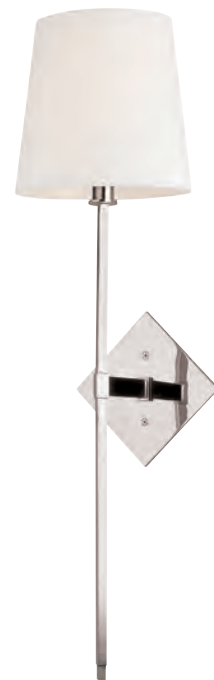

211-PN

ITEM	DIMENSIONS	TCD	BACKPLATE	SHADE	MATERIAL	BULBS	FINISHES
211	6.75"W x 25.5"H x 7.75"E	14"	6.75"PT to PT	5"T x 6.5"B x 6.5"H	Silk	1 60 w/c Not Included	Aged Brass (AGB) Old Bronze (OB) Polished Nickel (PN)