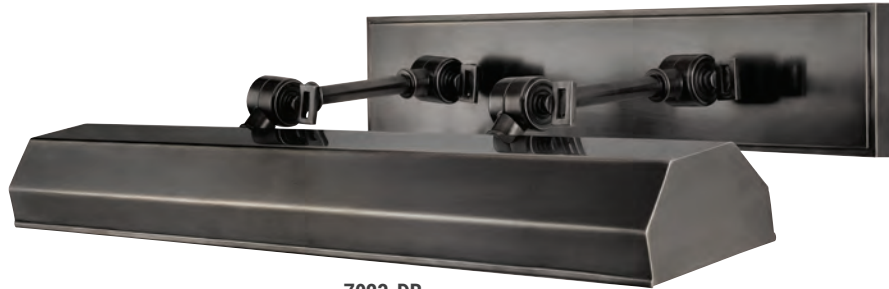

WOODBURY

7023-DB

ITEM	DIMENSIONS	TCD	BACKPLATE	BULBS	FINISHES
7008	8"W x 6"H x 11.75"Max E	3"	4.5"W x 3.5"H	1 40 w/m T10 Not Included	Aged Brass (AGB) Distressed Bronze (DB)
7016	16"W x 6"H x 11.75"Max E	3"	12"W x 3.5"H	2 40 w/m T10 Not Included	
7023	23"W x 6"H x 11.75"Max E	3"	18"W x 3.5"H	3 40 w/m T10 Not Included	
7030	30"W x 6"H x 11.75"Max E	3"	24"W x 3.5"H	4 40 w/m T10 Not Included	

All fixtures on this page are portable and supplied with a 8' SPT-2 cord and line switch.