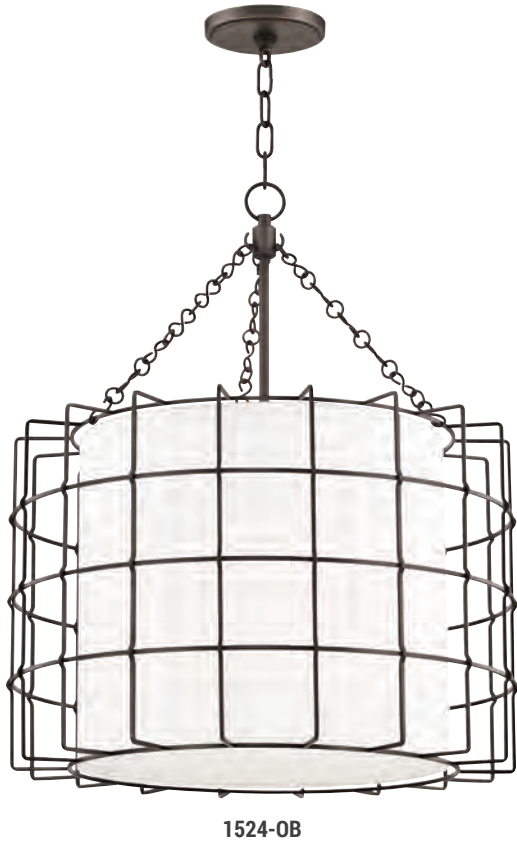

SOVEREIGN

1524-OB

1516-OB

1510-PN

1531-AGB

ITEM	DIMENSIONS	CANOPY	SHADE	MATERIAL	BULBS	FINISHES
1510	7"D x 15.25"H	6"D	4.5"D x 11.75"H	Belgian Linen	1 60 w/m Not Included	Aged Brass (AGB) Old Bronze (OB) Polished Nickel (PN)
1516	16"D x 21.75"H	6"D	10.25"D x 11.75"H	Belgian Linen	2 60 w/m Not Included	
1524	24"D x 28.75"H	6"D	17.5"D x 15.5"H	Belgian Linen	3 60 w/m Not Included	
1531	31"D x 32.25"H	6"D	23"D x 19.5"H	Belgian Linen	4 60 w/m Not Included	