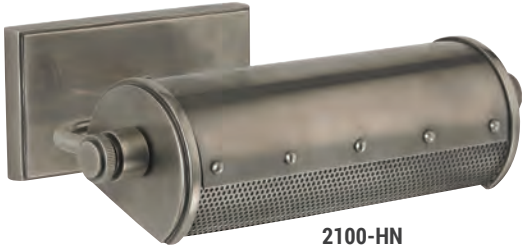

GAINES

2100-HN