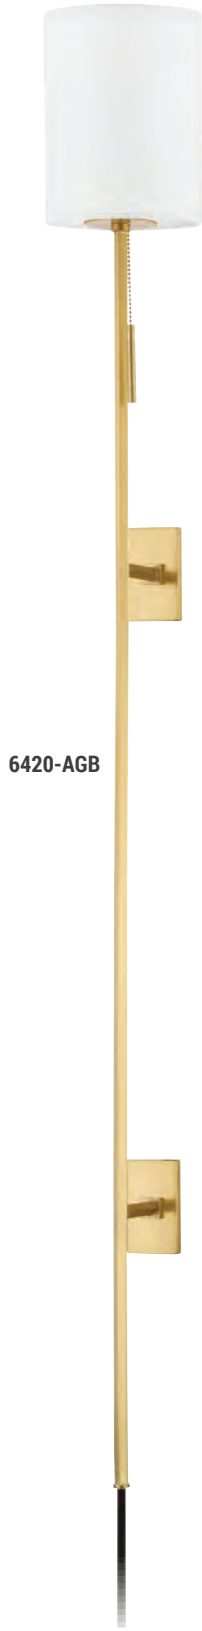

JENNINGS

6420-AGB