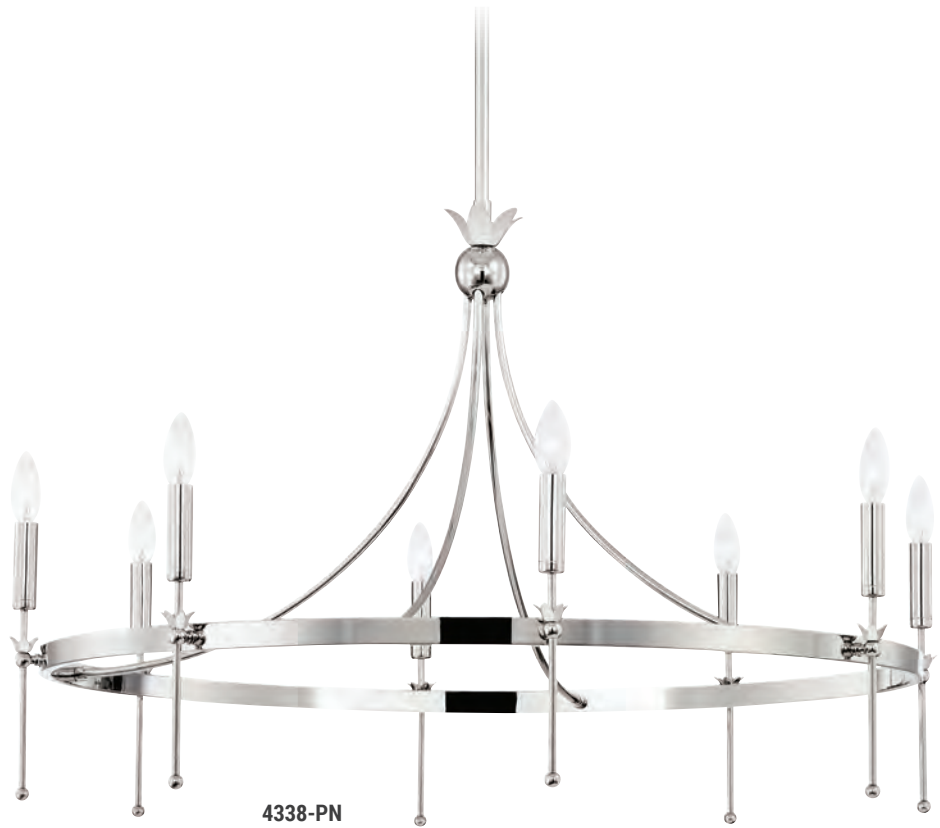

GATES

ITEM	DIMENSIONS	CANOPY	BULBS	FINISHES
4327	26.75"D x 24.25"Min H – 78.25"Max H	5.5"D	6 60 w/c Not Included	Aged Brass (AGB) Polished Nickel (PN)
4338	38"D x 28.25"Min H – 82.25"Max H	5.5"D	8 60 w/c Not Included	

Max H measurement includes (1) 3" stem, (1) 6" stem, (1) 12" stem, (2) 18" stems and canopy.