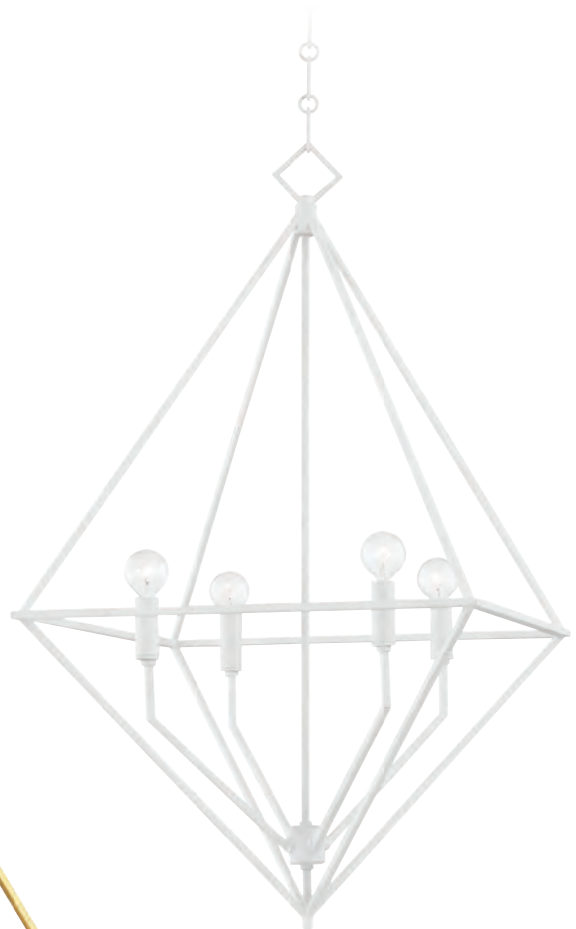

HAINES

3129-WP

ITEM	DIMENSIONS	CANOPY	BULBS	FINISHES
3117	17"W x 23"H	4.75"SQ	4 60 w/c G16.5 Recommended Not Included	Aged Iron (AI)
3129	28.5"W x 35.5"H	6"SQ	4 60 w/c G16.5 Recommended Not Included	Gold Leaf (GL) White Plaster (WP)
3140	39.75"W x 49"H	7"SQ	8 60 w/c G16.5 Recommended Not Included