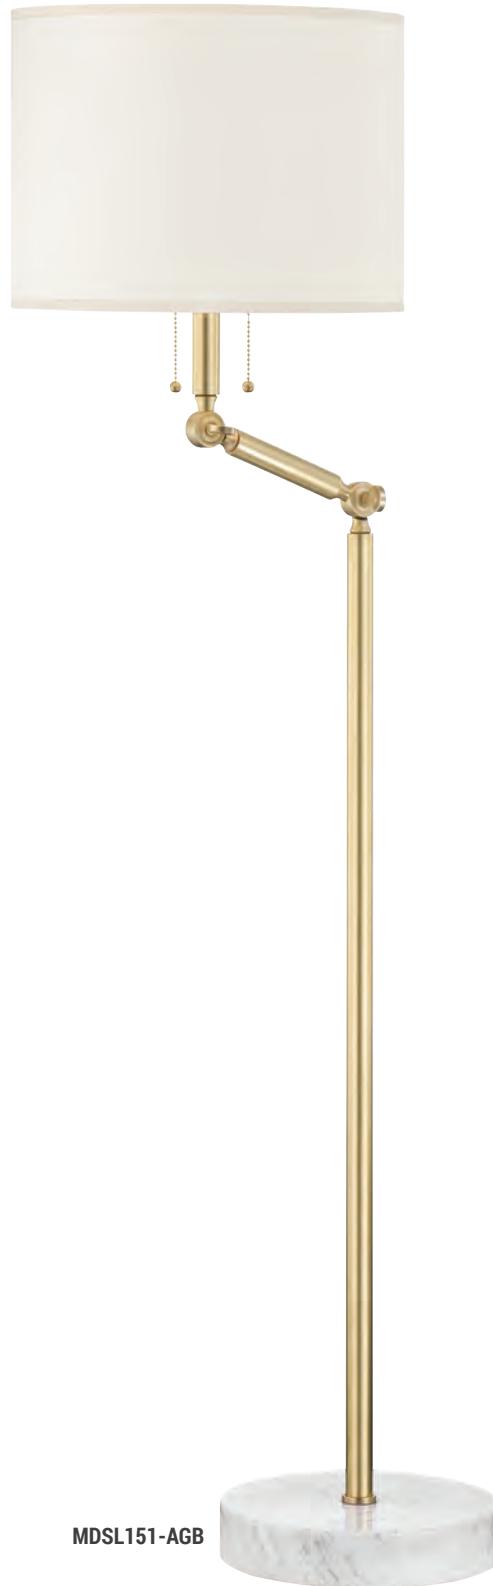

MDSL151-AGB

ITEM	DIMENSIONS	BASE	SHADE	MATERIAL	BULBS	FINISHES
MDSL150	10"D x 24.25"Min H – 29"Max H	7"D	10"D x 9H"	Cream Paper	1 60 w/m Not Included	Aged Brass (AGB) Polished Nickel (PN)
MDSL151	14"D x 53"Min H – 60"Max H	10.25"D	14"D x 10H"	Cream Paper	2 60 w/m Not Included	

Pull chain socket. | Honed Carrara marble.