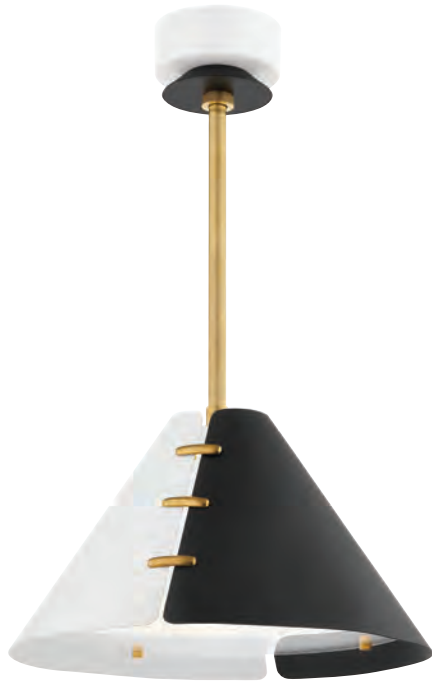

DESIGNER
KELLY BEHUN

SPLIT

KBS1352701S-AGB