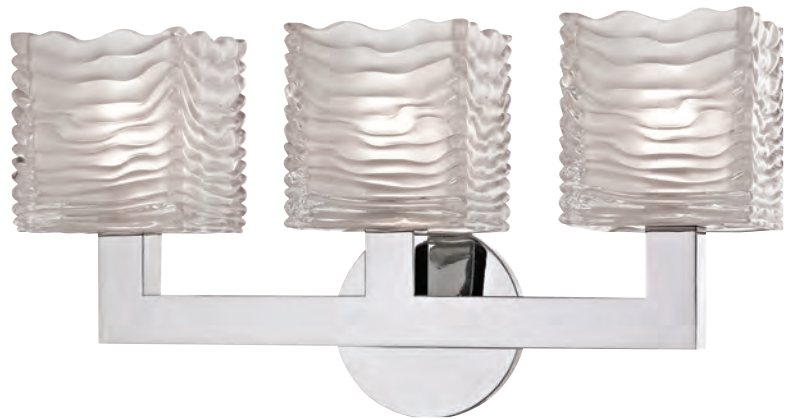

Hartsdale may only be used as an uplight.

SAGAMORE

5441-AGB

5442-PC

5443-PC

5444-AGB

ITEM	DIMENSIONS	TCD	BACKPLATE	GLASS	BULBS	FINISHES
5441	4.5"W x 10"H x 5.25"E	6.5"	4.75"D	Clear Outside, Etched Inside	1 4W G9 LED BLB-4W-G9 Included	Aged Brass (AGB) Polished Chrome (PC)
5442	11"W x 9"H x 5.25"E	6.5"	4.75"D	Clear Outside, Etched Inside	2 4W G9 LED BLB-4W-G9 Included	
5443	17.5"W x 9"H x 5.25"H	6.5"	4.75"D	Clear Outside, Etched Inside	3 4W G9 LED BLB-4W-G9 Included	
5444	24"W x 9"H x 5.25"H	6.5"	4.75"D	Clear Outside, Etched Inside	4 4W G9 LED BLB-4W-G9 Included	