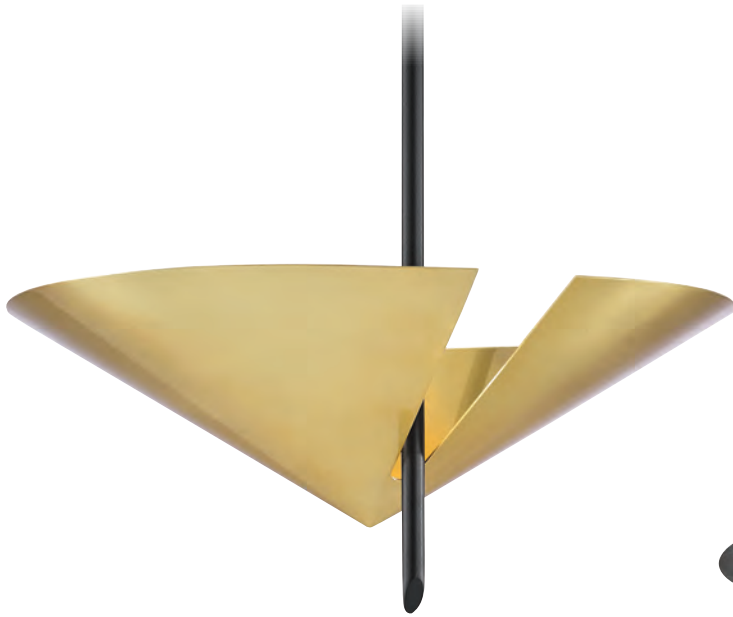

EQUILIBRIUM

9711-AGB/BK