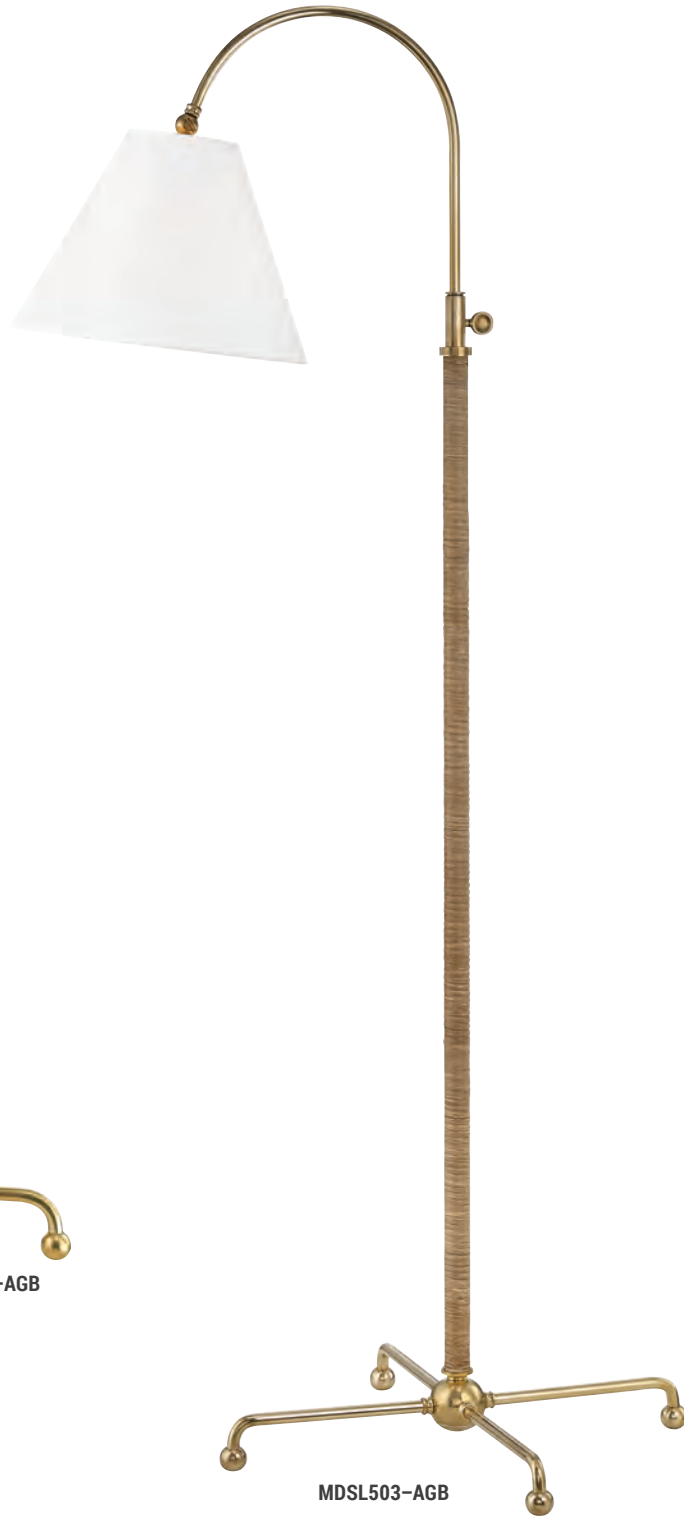

DESIGNER
MARK D. SIKES

CURVES NO. 1

ITEM	DIMENSIONS	BASE	SHADE	MATERIAL	BULBS	FINISHES
MDSL502	30.5"H x 18.5"W	11"D	3.5"T x 8"B x 7"H	Linen	1 75 w/m Not Included	Aged Brass (AGB)
MDSL503	62.25"H x 30.5"W	21"D	4.5"T x 12"B x 8.5"H	Linen	1 75 w/m Not Included	