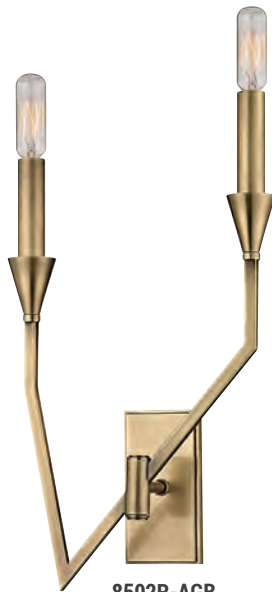

GIDEON

2600-AGB
ADA

2600-PN
ADA

ITEM	DIMENSIONS	TCD	BACKPLATE	BULBS	FINISHES
2600	4.75"W x 15.75"H x 3.25"E	13.5"	4.75"D	2 40 w/c BLB-40 Included	Aged Brass (AGB) Polished Nickel (PN)

ARCHIE

8502R-AGB
ADA

8502R-OB
ADA