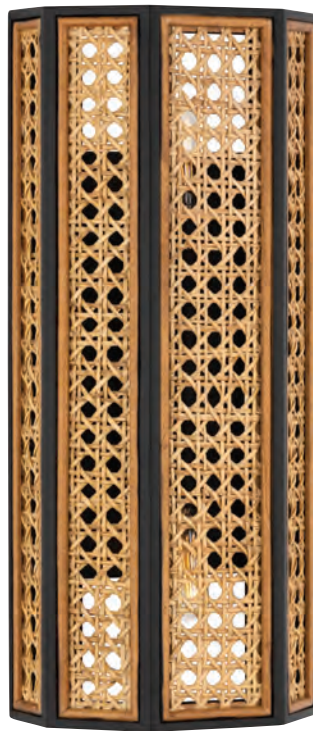

GEORGIA

DESIGNER
BECKI OWENS

BK0400-OB
ADA

ITEM	DIMENSIONS	TCD	BACKPLATE	BULBS	FINISHES
BK0400	7"W x 16.5"H x 4"E	8.25"	5"W x 10"H	2 8 w/c LED Max Not Included	Old Bronze (OB)