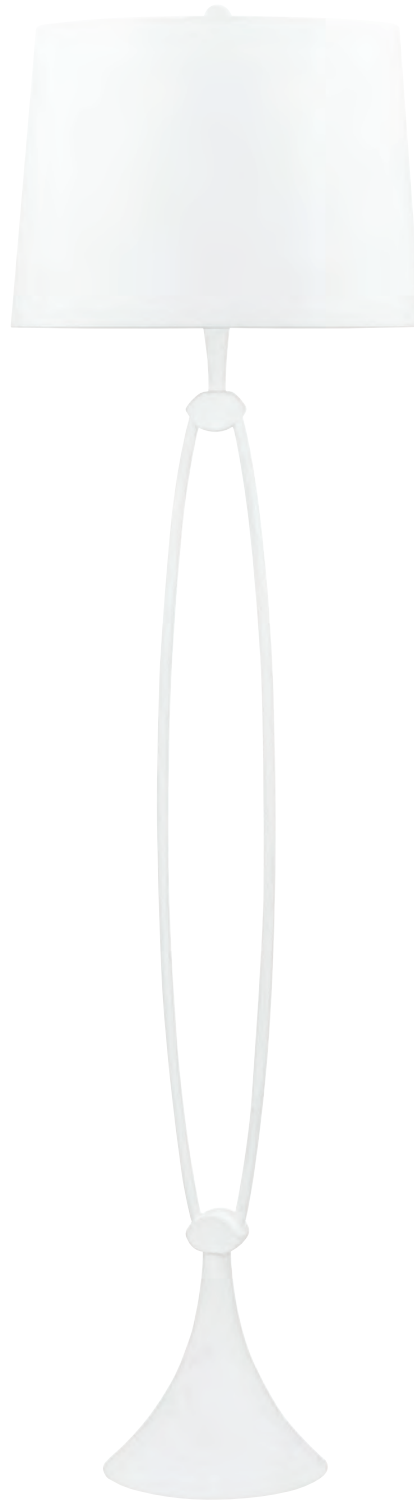

L1725-WP

ITEM	DIMENSIONS	BASE	SHADE	MATERIAL	BULBS	FINISHES
L1723	12"D x 34"H	6"D	10.5"T x 12"B x 11"H	Belgian Linen	1 60 w/m Not Included	Aged Iron (AI)
L1725	18"D x 64.5"H	10"D	15.75"T x 18"B x 13"H	Belgian Linen	1 75 w/m Not Included	White Plaster (WP)

Solid brass full-range dimmer socket.