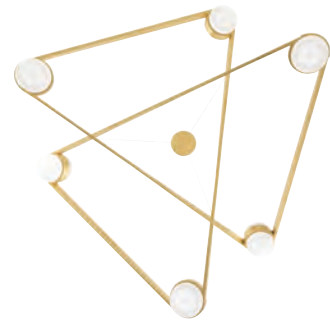

ORBIT

2756-PN

2756-AGB

View of 2756 from below.

ITEM	DIMENSIONS	CANOPY	GLASS	LED	FINISHES
2756	57.5"W x 21.25"Min H - 126"Max H	6"D	Etched	53W LED 2700K 90CRI 120-277V 3275 Delivered Lumens ELV, TRIAC & 0-10V Dimmable	Aged Brass (AGB) Polished Nickel (PN)

ORBIT

2738-PN

2738-AGB

View of 2738 from below.

ITEM	DIMENSIONS	CANOPY	GLASS	LED	FINISHES
2738	38"W x 11"Min H - 118"Max H	6"D	Etched	34W LED 2700K 90CRI 120-277V 2500 Delivered Lumens ELV & TRIAC Dimmable	Aged Brass (AGB) Polished Nickel (PN)