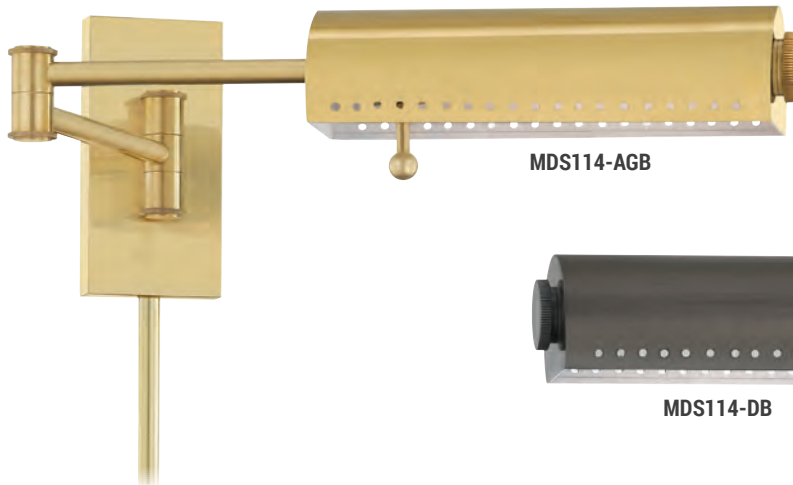

MDS114-DB

MDS114-AGB