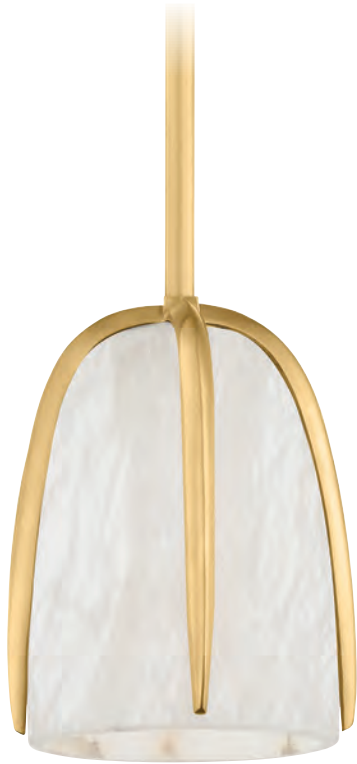

WHEATLEY

3510-AGB