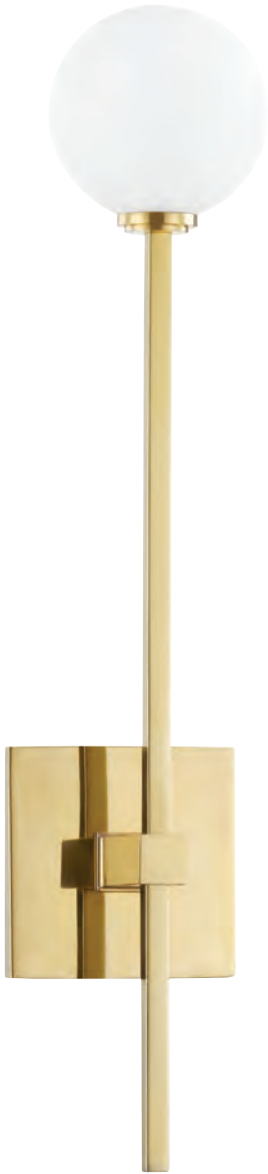

PELLAR

1961-AGB