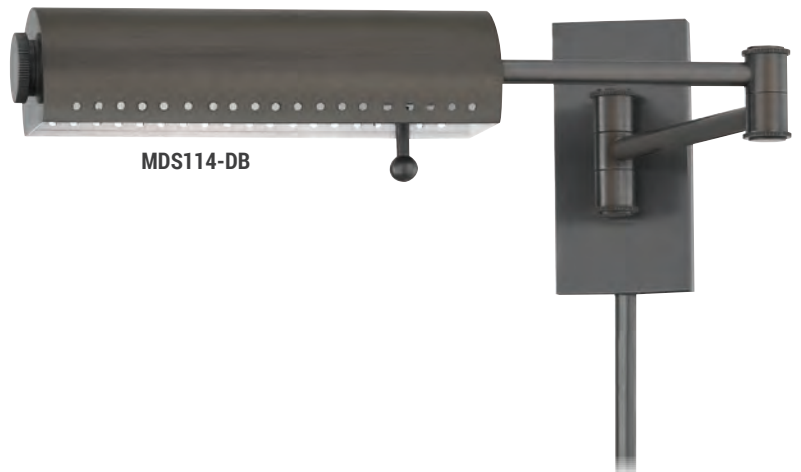

MDS114-DB

ITEM	DIMENSIONS	TCD	BACKPLATE	BULBS	FINISHES
MDS112	15.75"W x 4.5"H x 8" - 11"Max E	1.75"	8"W x 3.25"H	2 25 w/m Not Included Type T Recommended	Aged Brass (AGB) Distressed Bronze (DB)
MDS113	23.25"W x 4.5"H x 8" - 11"Max E	1.75"	10"W x 3.25"H	3 25 w/m Not Included Type T Recommended	
MDS114	3"W x 6"H x 24"Max E	3"	3"W x 6"H	1 25 w/m Not Included Type T Recommended	

MDS112 & MDS113 are designed for use with a 2" x 4" gem box. MDS114 is portable sconce/plug-in and includes (2) 12" cord covers.