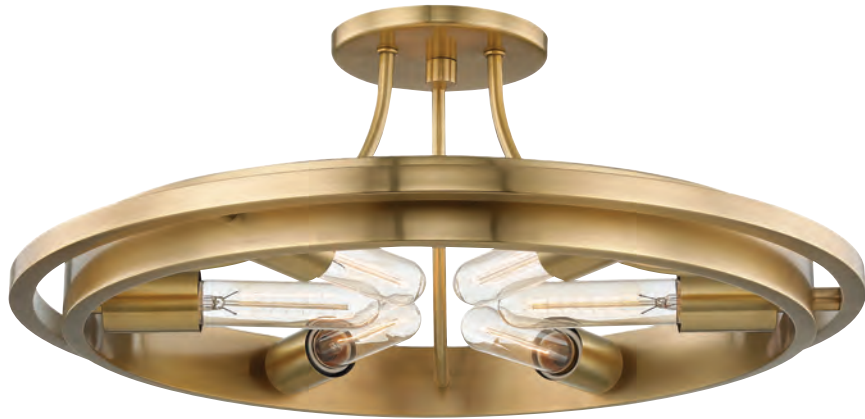

CHAMBERS

2721-AGB