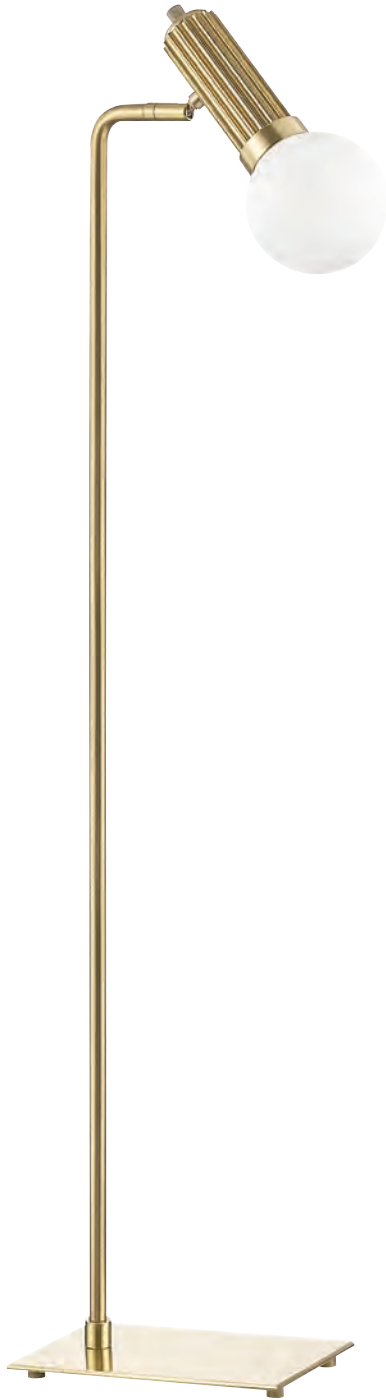

READE

L5117-AGB