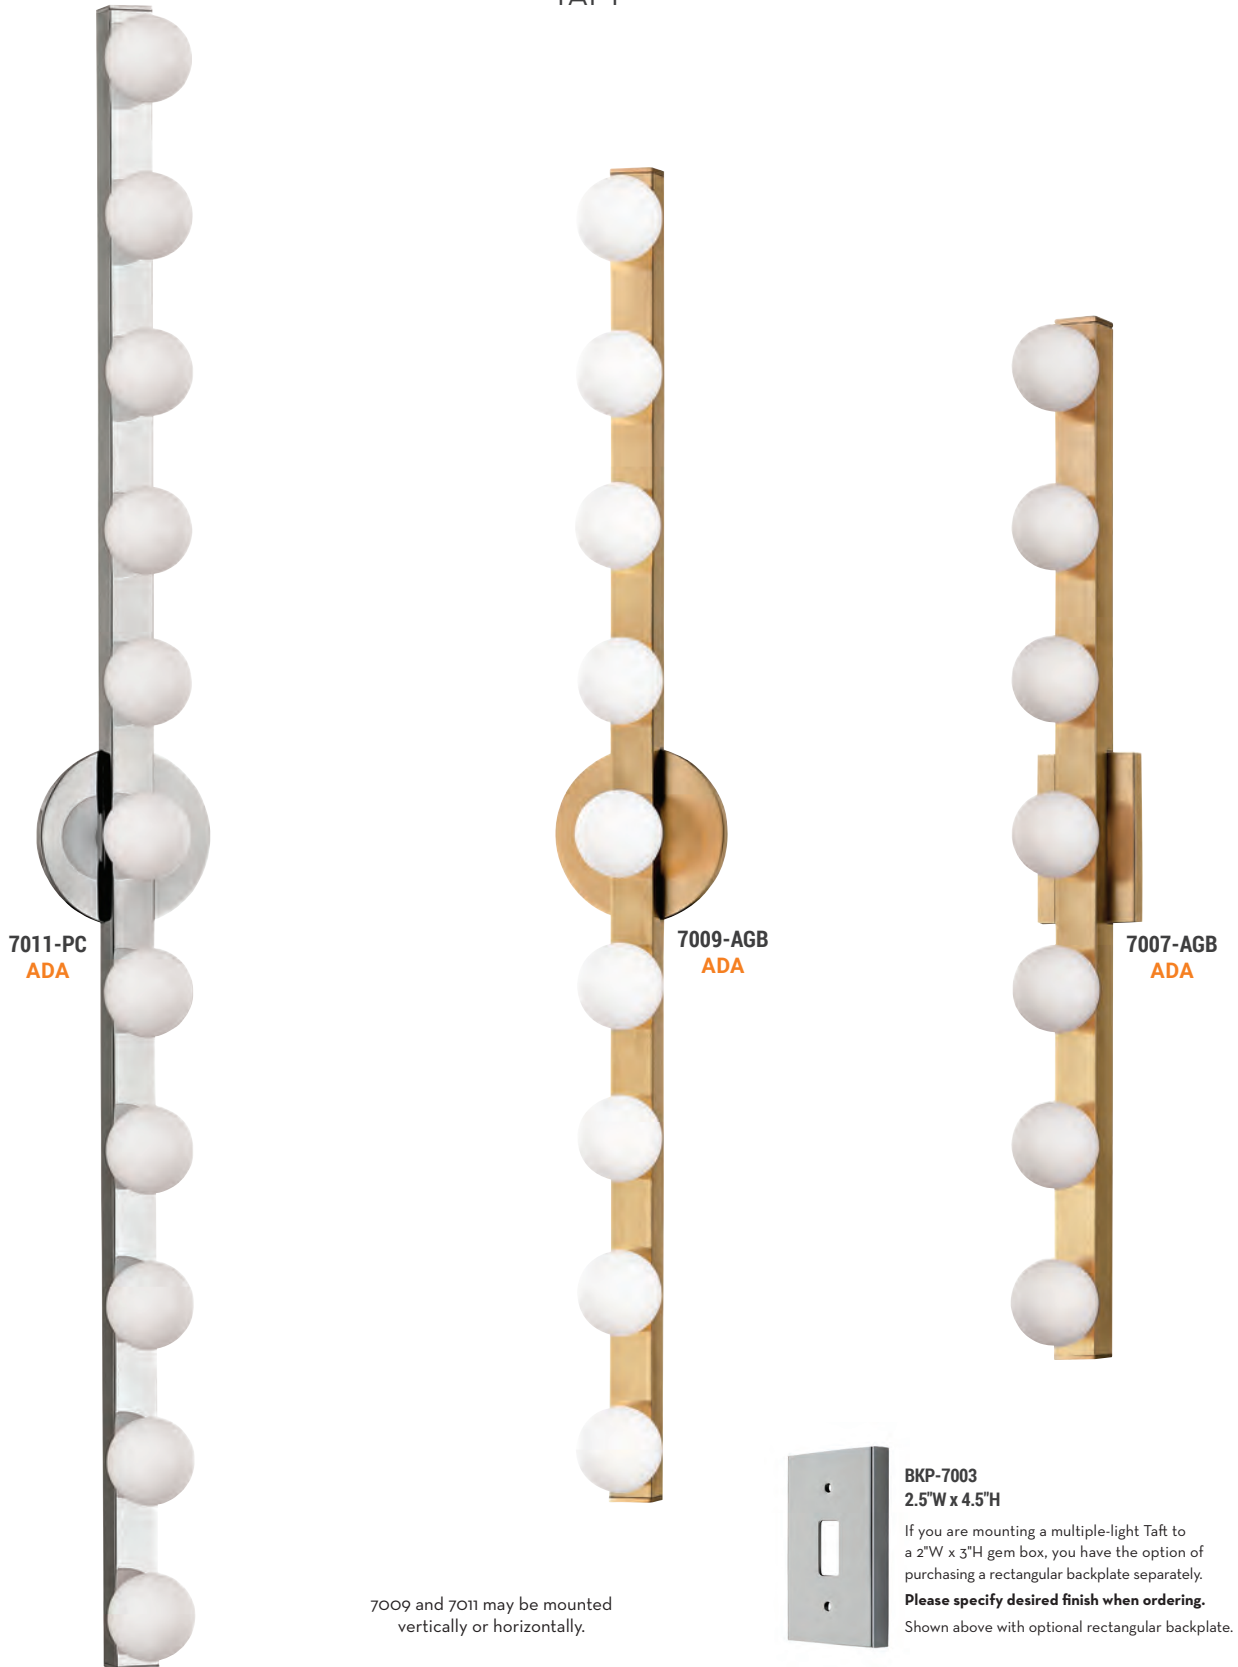

TAFT

7009 and 7011 may be mounted vertically or horizontally.

BKP-7003
2.5"W x 4.5"H

If you are mounting a multiple-light Taft to a 2"W x 3"H gem box, you have the option of purchasing a rectangular backplate separately. **Please specify desired finish when ordering.** Shown above with optional rectangular backplate.

ITEM	DIMENSIONS	TCD	BACKPLATE	GLASS	BULBS	FINISHES
7009	35"W x 4.75"H x 3.5"E	21.75"	4.75"D	Opal Matte	9 4W G9 LED BLB-4W-G9 Included	Aged Brass (AGB) Polished Chrome (PC)
7011	43.25"W x 4.75"H x 3.5"E	17.75"	4.75"D	Opal Matte	11 4W G9 LED BLB-4W-G9 Included