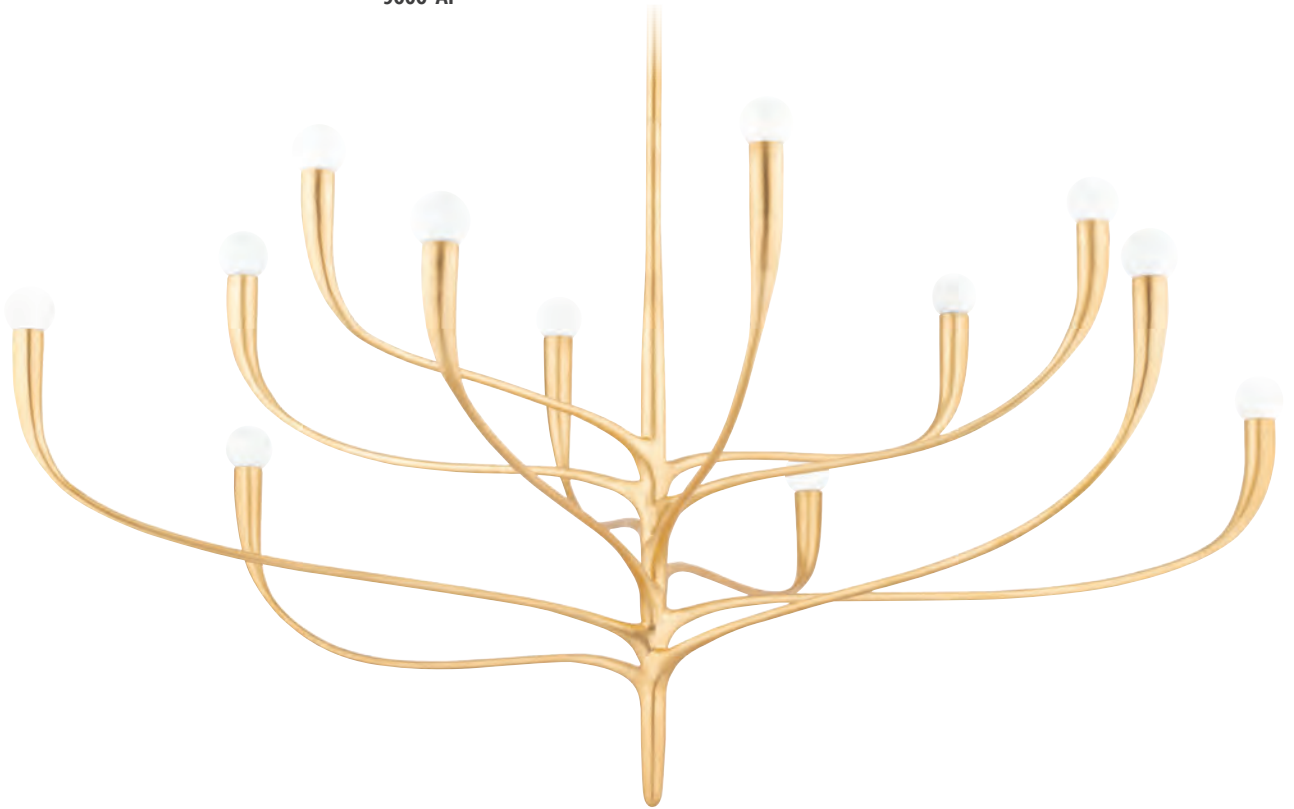

Max H measurement includes (1) 3" stem, (1) 6" stem, (1) 12" stem, (2) 18" stems and canopy.

LABRA

9612-WP

ITEM	DIMENSIONS	CANOPY	BULBS	FINISHES
9612	52.25"W x 32.5"Min H – 86.5"Max H	5.75"D	12 40 w/c G16.5 Recommended Not Included	Aged Iron (AI) White Plaster (WP) Vintage Gold Leaf (VGL)

Max H measurement includes (1) 3" stem, (1) 6" stem, (1) 12" stem, (2) 18" stems and hang-straight canopy.

LABRA

9606-AI

9612-VGL

ITEM	DIMENSIONS	CANOPY	BULBS	FINISHES
9606	36.75"W x x 26"Min H – 80"Max H	5.75"D	6 60 w/c G16.5 Recommended Not Included	Aged Iron (AI) White Plaster (WP)
9612	52.25"W x x 32.5"Min H – 86.5"Max H	5.75"D	12 40 w/c G16.5 Recommended Not Included	Vintage Gold Leaf (VGL)