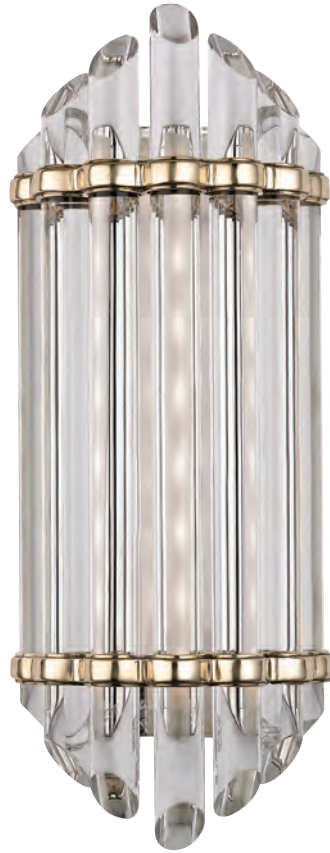

ALBION

414-PN

408-AGB

Albion may be mounted vertically or horizontally.

ITEM	DIMENSIONS	TCD	BACKPLATE	GLASS	LED	FINISHES
408	6.5"W x 16.5"H x 4.25"E	8.25"	4.5"W x 12.25"H	Clear	12W LED 2700K 90CRI 120V 630 Delivered Lumens TRIAC Dimmable	Aged Brass (AGB) Polished Nickel (PN)
414	6.5"W x 24.75"H x 4.25"E	12.25"	4.5"W x 20.25"H	Clear	18W LED 2700K 90CRI 120V 980 Delivered Lumens TRIAC Dimmable	