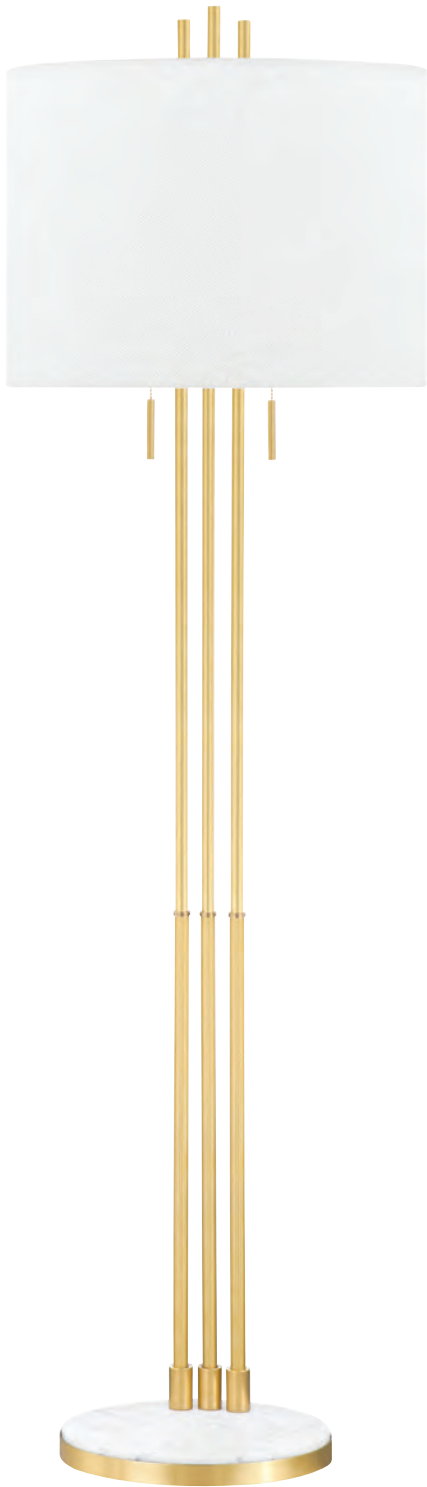

REMSEN

L1666-AGB