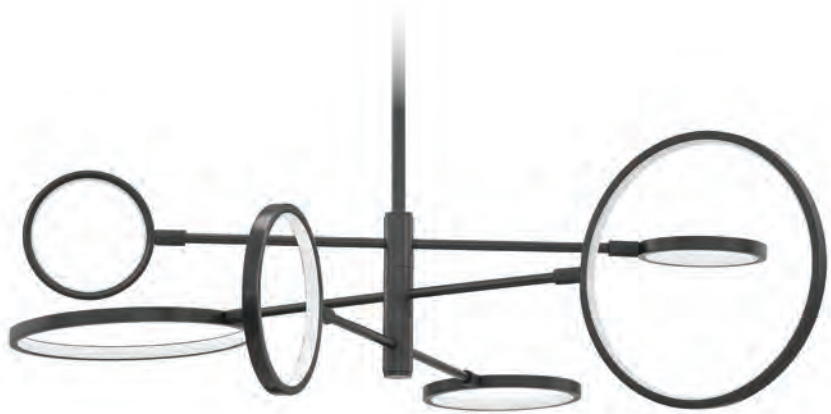

SATURN

4106-OB

ITEM	DIMENSIONS	CANOPY	LED	FINISHES
4106	44.5"D x 16.25"Min H – 70.25"Max H	5.5"D	55W LED | 2700K | 90CRI | 120-277V 2425 Delivered Lumens ELV, TRIAC & 0-10V Dimmable	Aged Brass (AGB) Old Bronze (OB) Polished Nickel (PN)

Max H measurement includes (1) 3" stem, (1) 6" stem, (1) 12" stem, (2) 18" stems and canopy.