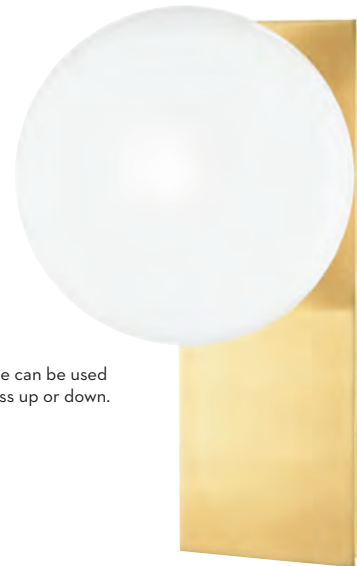

8701-AGB

Hinsdale can be used with glass up or down.

ITEM	DIMENSIONS	TCD	BACKPLATE	GLASS	BULBS	FINISHES
8701	7.5"W x 12.75"H x 8.5"E	6.5"	4.75"W x 12.75"H	Clear Outside, Etched Inside	1 35W G9 Xenon Included	Aged Brass (AGB) Old Bronze (OB) Polished Nickel (PN)