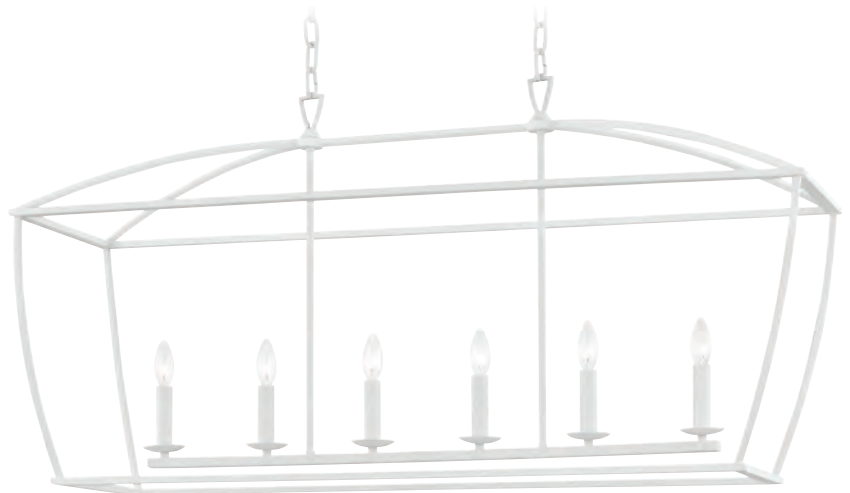

8348-WP

ITEM	DIMENSIONS	CANOPY	BULBS	FINISHES
8348	48.25"L x 13.75"W x 24"H	19.75"L x 4.75"W	6 60 w/c Not Included	Aged Iron (AI) Gold Leaf (GL) White Plaster (WP)