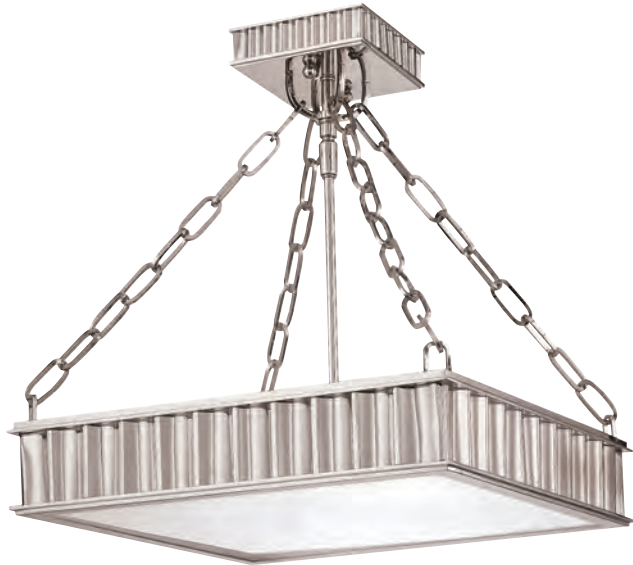

933-PN

ITEM	DIMENSIONS	CANOPY	DIFFUSER	BULBS	FINISHES
901	15.5"D x 16.75"H	5"D	Clear Outside, Etched Inside	3 60 w/m Not Included	Aged Brass (AGB) Historic Nickel (HN)
933	16.25"SQ x 16.5"H	5"SQ	Clear Outside, Etched Inside	3 60 w/m Not Included	Polished Nickel (PN)