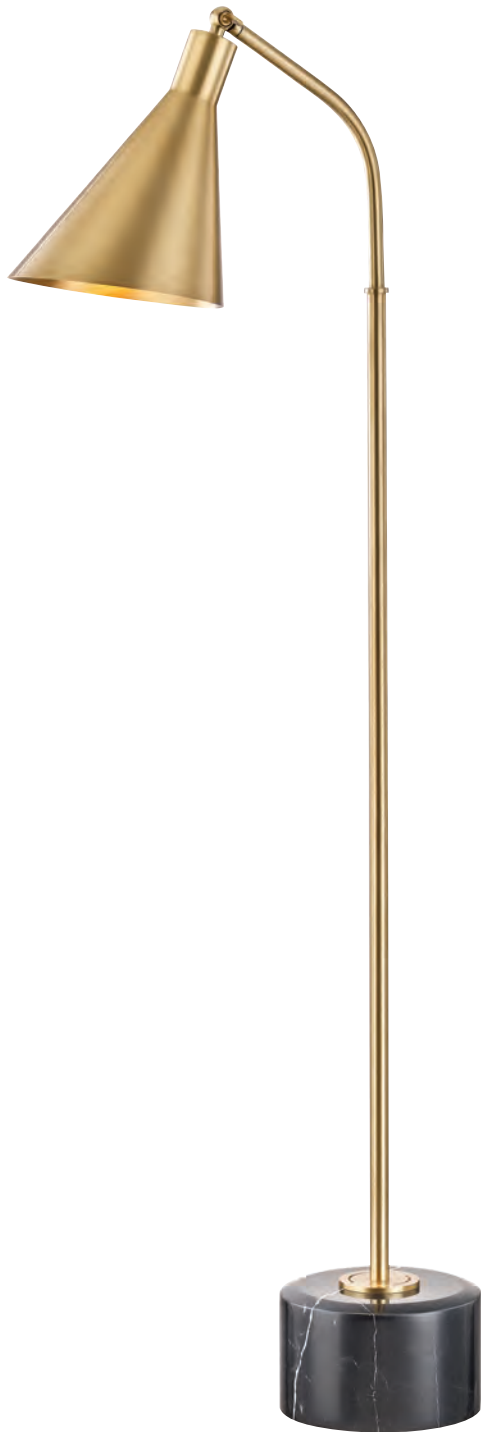

STANTON

L1346-AGB

MUNSEY PARK

L1857-AGB

ITEM	DIMENSIONS	BASE	GLASS	BULBS	FINISHES
L1346	20.75"W x 54"H x 8.75"E	8"D	—	1 75 w/m Not Included	Aged Brass (AGB)
L1857	17.25"D x 67"H	17.25" Spread	Opal Matte	1 75 w/m Not Included	Aged Brass (AGB)