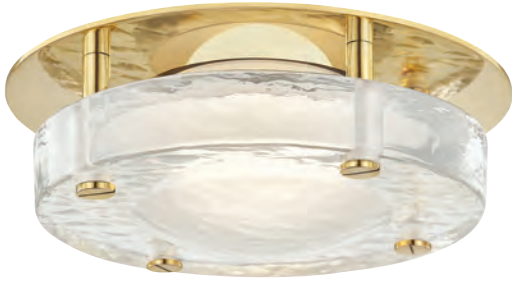

HINES

4710-AGB

4710-PN

ITEM	DIMENSIONS	CANOPY	GLASS	BULBS	FINISHES
4710	13"SQ x 4.75"H	13"SQ	Clear with Opal	3 60 w/c Not Included	Aged Brass (AGB) Polished Nickel (PN)

HEATH

9208-AGB
ADA

Heath can be used as a flush mount or wall sconce.