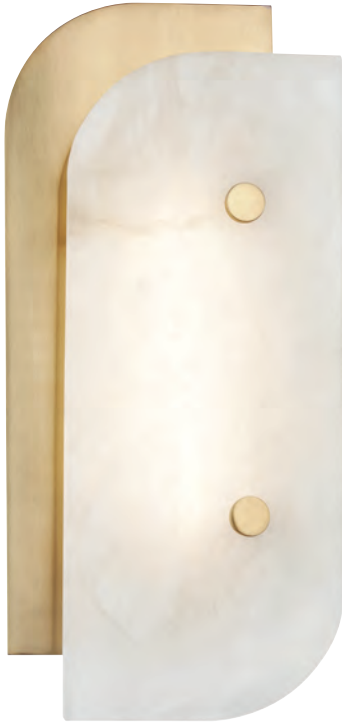

YIN & YANG

3313-AGB
ADA