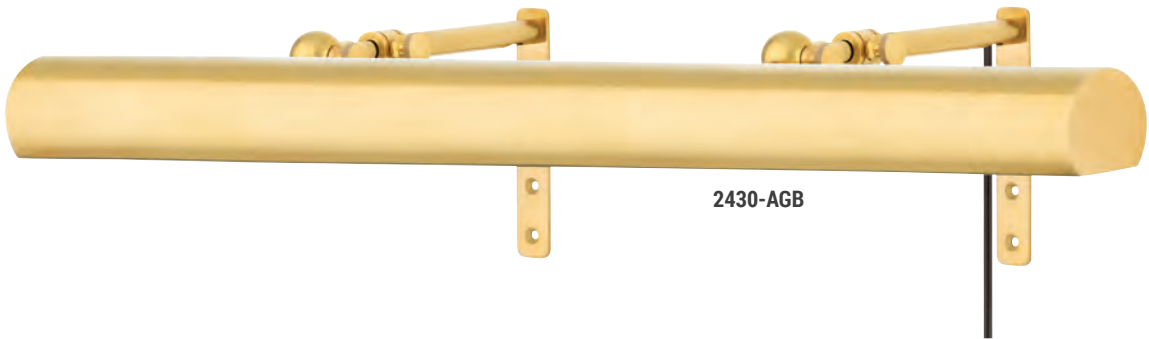

5310, 5318, and 5324 are designed for use with a 2" x 4" gem box. 5331 is a portable wall sconce with full range dimmer on backplate.

VERNON

2408-DB

2416-AGB

2424-DB

2430-AGB

ITEM	DIMENSIONS	TCD	EXTENSION	BULBS	FINISHES
2408	8"W x 5"H	2.5"	8.5" Min E – 11" Max E	1 25 w/m T10 Not Included	Aged Brass (AGB) Distressed Bronze (DB)
2416	16"W x 5"H	2.5"	8.5" Min E – 11" Max E	2 25 w/m T10 Not Included	
2424	24"W x 5"H	2.5"	8.5" Min E – 11" Max E	3 25 w/m T10 Not Included	
2430	30"W x 5"H	2.5"	8.5" Min E – 11" Max E	4 25 w/m T10 Not Included	