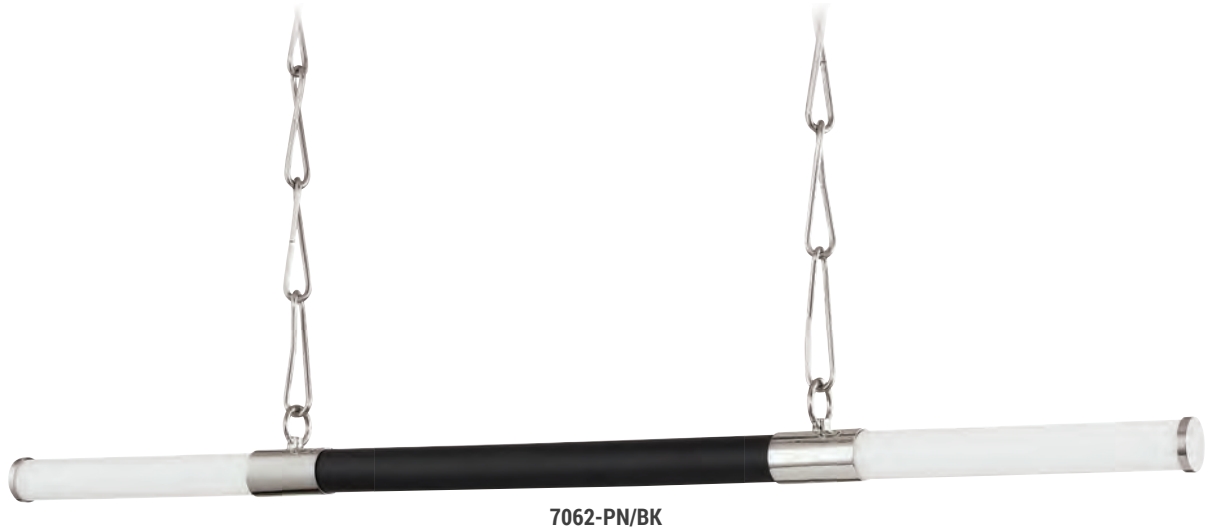

HUNTINGTON

ITEM	DIMENSIONS	CANOPY	GLASS	LED	FINISHES
7062	60"W x 4.25"H	33.25"L x 5.5"W	Opal Glossy	14W LED | 2700K | 90CRI | 120V 1150 Delivered Lumens | ELV & TRIAC Dimmable	Aged Old Bronze (AOB) Polished Nickel/Black (PN/BK)