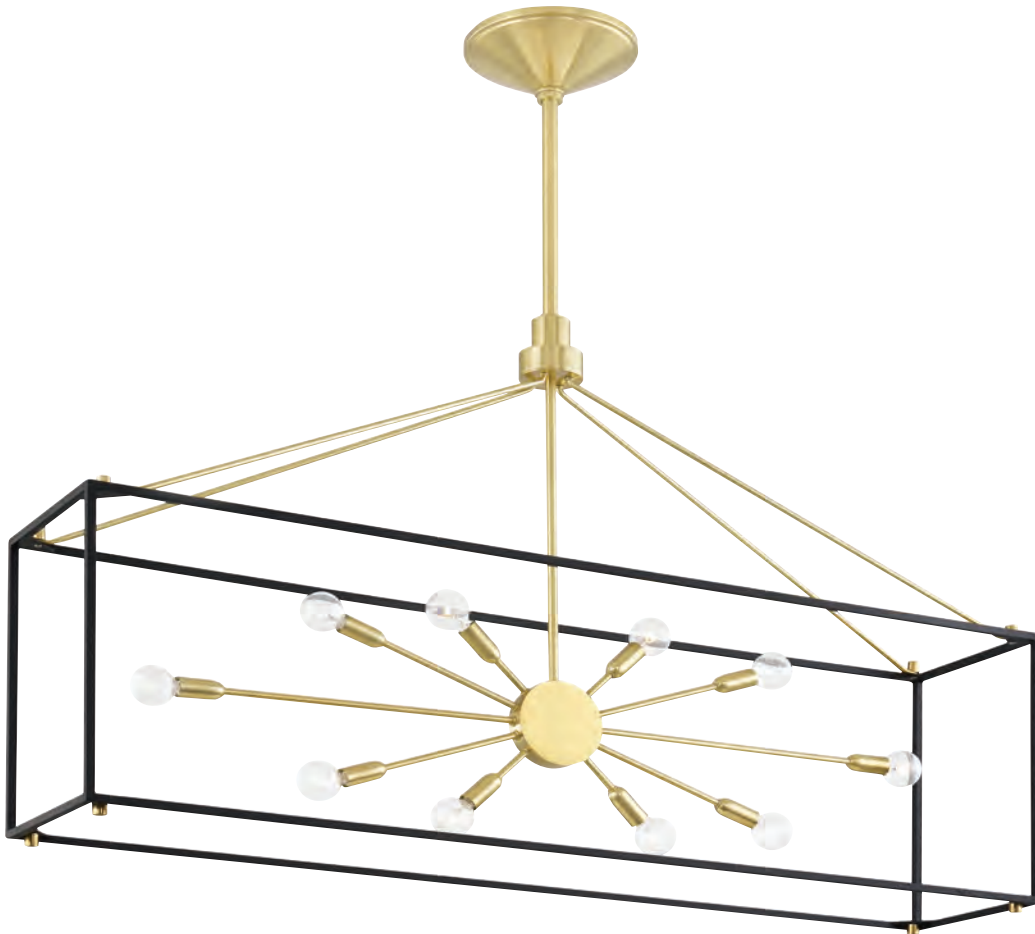

GLENDALE

8948-AGB