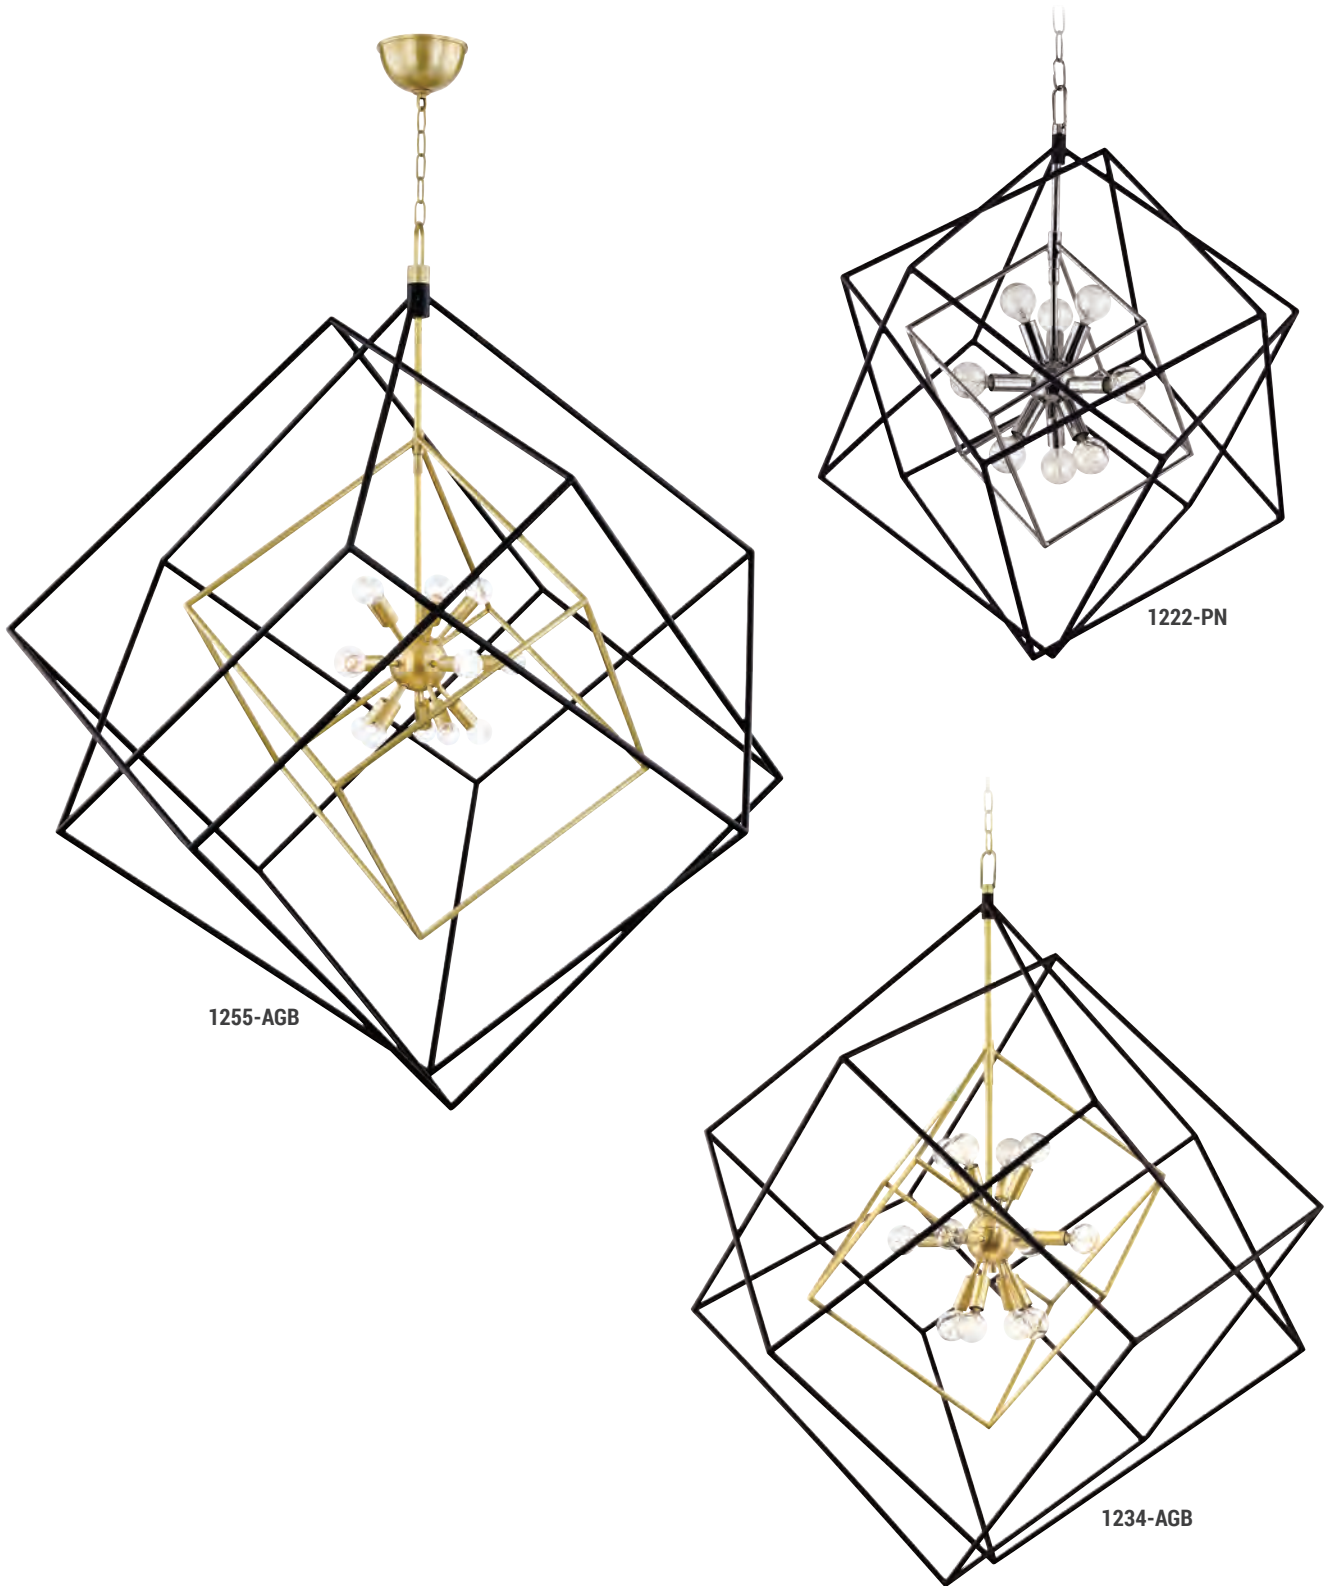

ROUNDOUT

1255-AGB

1222-PN

1234-AGB

ITEM	DIMENSIONS	CANOPY	BULBS	FINISHES
1222	26"D x 30.5"H	4.75"D	9 40 w/c G16.5 Recommended Not Included	Aged Brass (AGB) Polished Nickel (PN)
1234	34"D x 44.75"H	4.75"D	12 40 w/c G16.5 Recommended Not Included	
1255	42"D x 55.5"H	6.25"D	15 40 w/c G16.5 Recommended Not Included