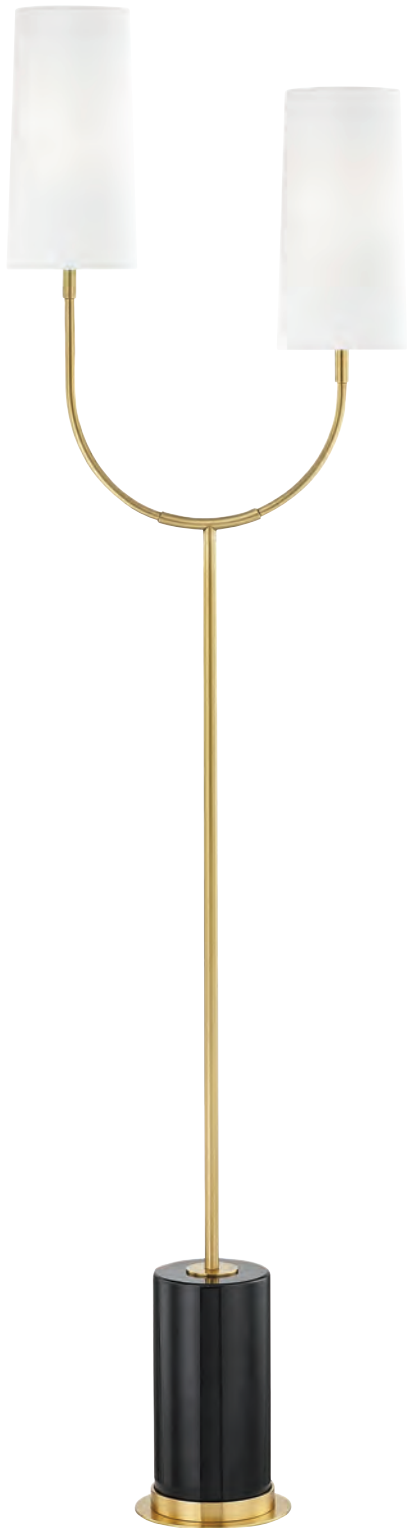

VESPER

L1407-AGB

L1403-PN

L1403-OB

ITEM	DIMENSIONS	BASE	SHADE	MATERIAL	BULBS	FINISHES
L1403	10.5"W x 25.5"H	5"D	4"T x 4.5"B x 8.75"H	Belgian Linen	2 40 w/c Not Included	Aged Brass (AGB) Old Bronze (OB)
L1407	17.5"W x 67"H	7.25"D	4.75"T x 5.5"B x 11.5"H	Belgian Linen	2 40 w/m Not Included	Polished Nickel (PN)