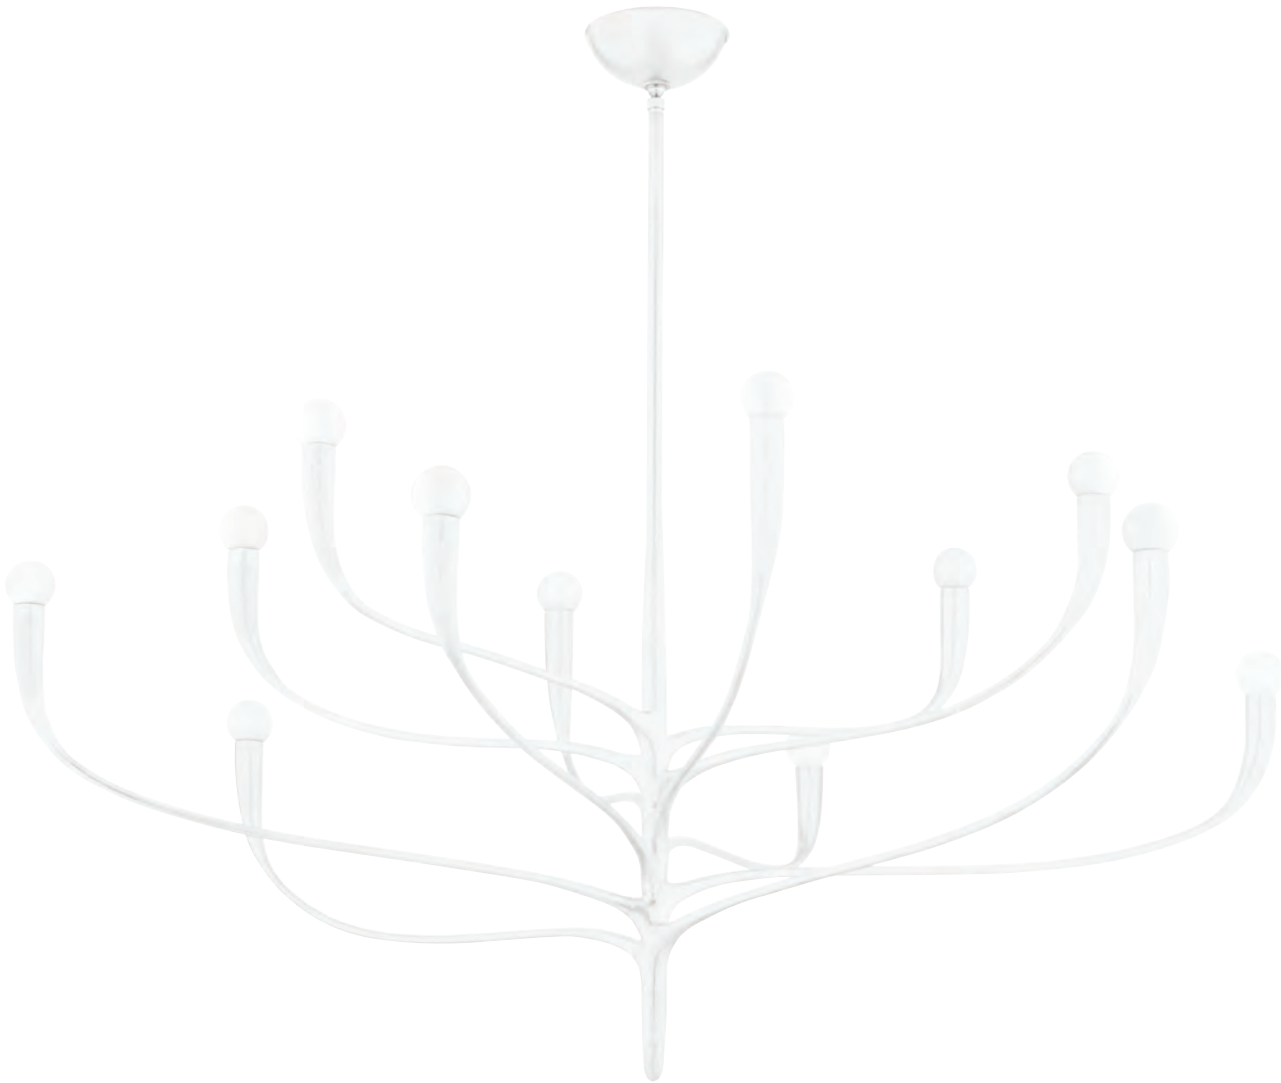

LABRA

9612-WP

ITEM	DIMENSIONS	CANOPY	BULBS	FINISHES
9612	52.25"W x 32.5"Min H – 86.5"Max H	5.75"D	12 40 w/c G16.5 Recommended Not Included	Aged Iron (AI) White Plaster (WP) Vintage Gold Leaf (VGL)

Max H measurement includes (1) 3" stem, (1) 6" stem, (1) 12" stem, (2) 18" stems and hang-straight canopy.