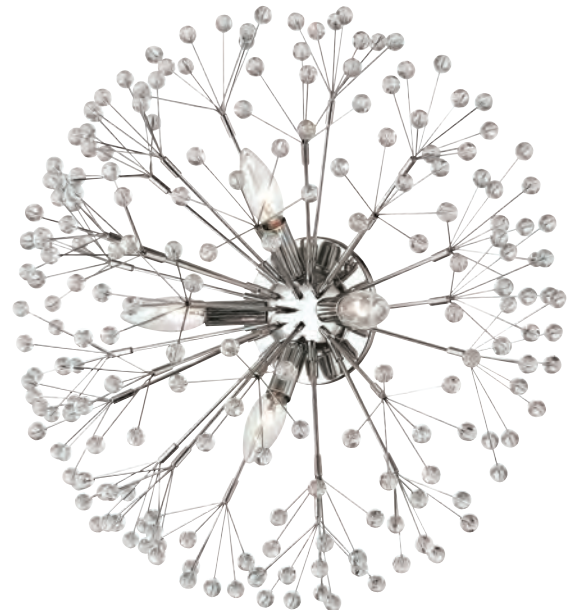

6000-PN

ITEM	DIMENSIONS	TCD	GLASS	BACKPLATE	BULBS	FINISHES
6000	20"D x 10.75"E	10.25"	Crystal	5.25"D	4 60 w/c Not Included	Aged Brass (AGB) Polished Nickel (PN)