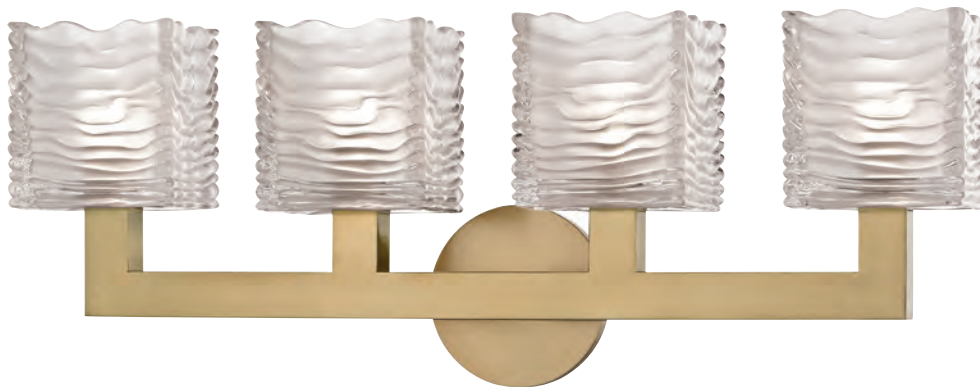

Hartsdale may only be used as an uplight.

SAGAMORE

5441-AGB

5442-PC

5443-PC

5444-AGB

ITEM	DIMENSIONS	TCD	BACKPLATE	GLASS	BULBS	FINISHES
5441	4.5"W x 10"H x 5.25"E	6.5"	4.75"D	Clear Outside, Etched Inside	1 4W G9 LED BLB-4W-G9 Included	Aged Brass (AGB) Polished Chrome (PC)
5442	11"W x 9"H x 5.25"E	6.5"	4.75"D	Clear Outside, Etched Inside	2 4W G9 LED BLB-4W-G9 Included	
5443	17.5"W x 9"H x 5.25"H	6.5"	4.75"D	Clear Outside, Etched Inside	3 4W G9 LED BLB-4W-G9 Included	
5444	24"W x 9"H x 5.25"H	6.5"	4.75"D	Clear Outside, Etched Inside	4 4W G9 LED BLB-4W-G9 Included	