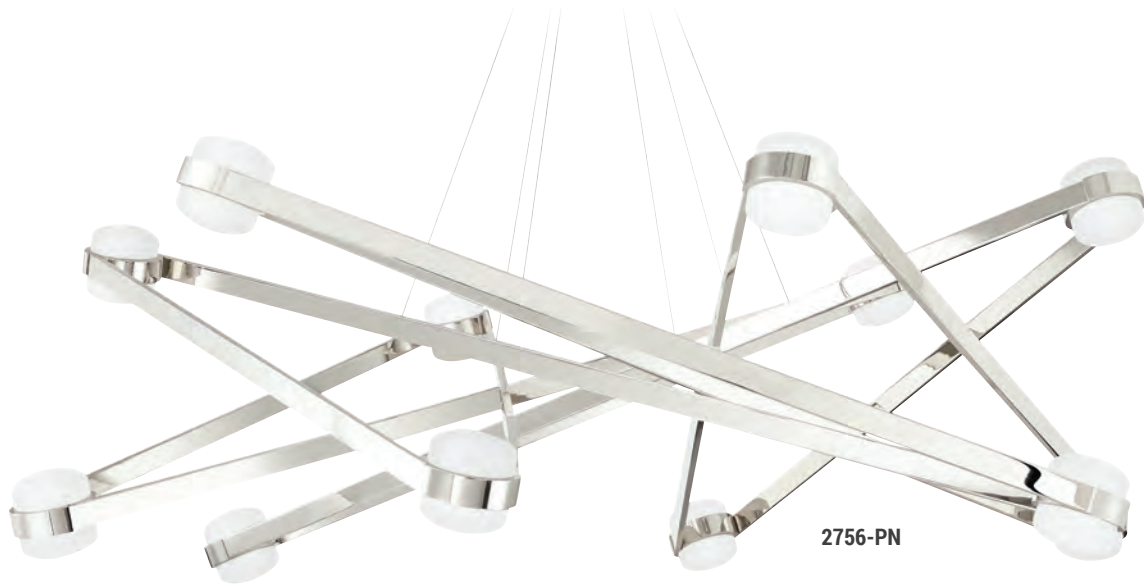

The logo features a square icon with rounded corners containing three stylized mountain peaks. To the right of the icon, the words "HUDSON" and "VALLEY LIGHTING" are stacked vertically in a clean, sans-serif font.

ORBIT

2756-PN

2756-AGB

View of 2756 from below.

ITEM	DIMENSIONS	CANOPY	GLASS	LED	FINISHES
2756	57.5"W x 21.25"Min H - 126"Max H	6"D	Etched	53W LED 2700K 90CRI 120-277V 3275 Delivered Lumens ELV, TRIAC & 0-10V Dimmable	Aged Brass (AGB) Polished Nickel (PN)

ORBIT

2738-PN

2738-AGB

View of 2738 from below.

ITEM	DIMENSIONS	CANOPY	GLASS	LED	FINISHES
2738	38"W x 11"Min H - 118"Max H	6"D	Etched	34W LED 2700K 90CRI 120-277V 2500 Delivered Lumens ELV & TRIAC Dimmable	Aged Brass (AGB) Polished Nickel (PN)