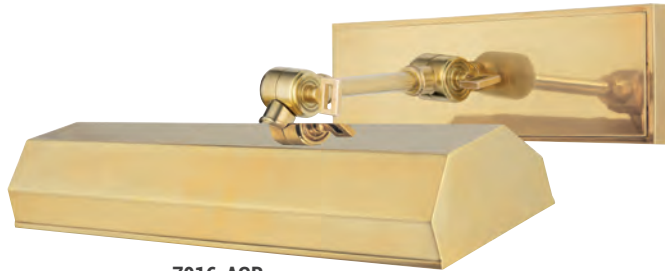

WOODBURY

7016-AGB

ITEM	DIMENSIONS	TCD	BACKPLATE	BULBS	FINISHES
7008	8"W x 6"H x 11.75"Max E	3"	4.5"W x 3.5"H	1 40 w/m T10 Not Included	Aged Brass (AGB) Distressed Bronze (DB)
7016	16"W x 6"H x 11.75"Max E	3"	12"W x 3.5"H	2 40 w/m T10 Not Included	
7023	23"W x 6"H x 11.75"Max E	3"	18"W x 3.5"H	3 40 w/m T10 Not Included	
7030	30"W x 6"H x 11.75"Max E	3"	24"W x 3.5"H	4 40 w/m T10 Not Included	

All fixtures on this page are portable and supplied with a 8' SPT-2 cord and line switch.