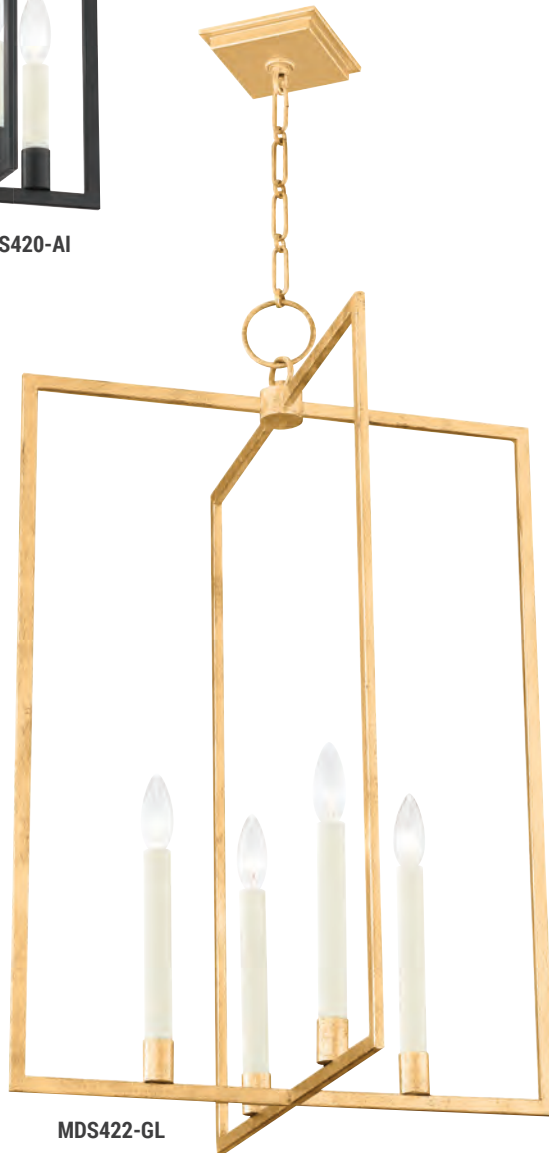

MIDDLEBOROUGH

DESIGNER
MARK D. SIKES

MDS420-AI

MDS421-WP

MDS422-GL

ITEM	DIMENSIONS	CANOPY	BULBS	FINISHES
MDS420	10"W x 16.75"H	5"SQ	4 60 w/c Not Included	Aged Iron (AI)
MDS421	15"W x 23"H	5"SQ	4 60 w/c Not Included	Gold Leaf (GL) White Plaster (WP)
MDS422	20"W x 27.75"H	5"SQ	4 60 w/c Not Included	