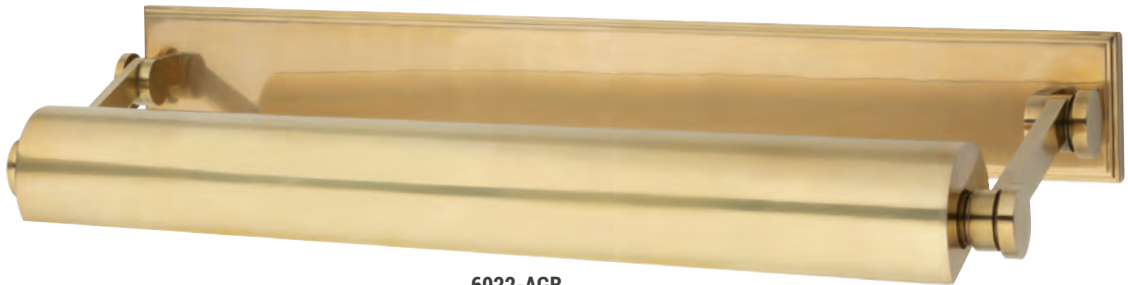

Designed for use with a 2" x 4" gem box.

MERRICK

6008-AGB

6015-PN

6022-AGB

6029-DB

ITEM	DIMENSIONS	TCD	BACKPLATE	BULBS	FINISH
6008	10.5"W x 3.5"H x 8.75"Max E	1.75"	10.5"W x 3.25"H	1 40 w/m T10 Not Included	Aged Brass (AGB)
6015	17.5"W x 3.5"H x 8.75"Max E	1.75"	17.5"W x 3.25"H	2 40 w/m T10 Not Included	Distressed Bronze (DB)
6022	24.5"W x 3.5"H x 8.75"Max E	1.75"	24.5"W x 3.25"H	3 40 w/m T10 Not Included	Polished Nickel (PN)
6029	31.5"W x 3.5"H x 8.75"Max E	1.75"	31.5"W x 3.25"H	4 40 w/m T10 Not Included	