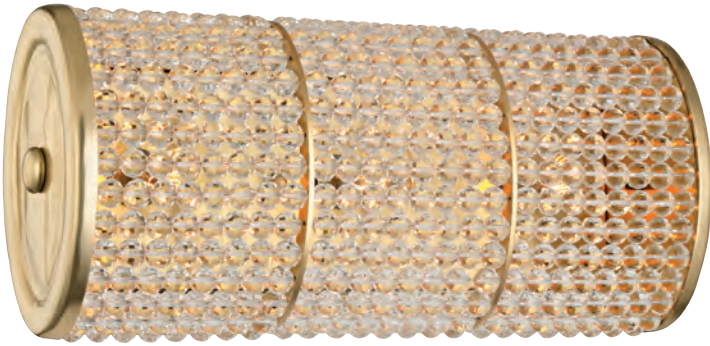

Designed for use with a 2" x 4" gem box.

SHERRILL

1023-AGB

Sherrill may be mounted vertically or horizontally.

1023-AGB

1025-PN

ITEM	DIMENSIONS	TCD	BACKPLATE	GLASS	BULBS	FINISHES
1023	6.5"W x 14.75"H x 4.5"E	7.5" vert. 3.25" horiz.	4.5"W x 13.5"H	Clear Crystal	3 40 w/c G16.5 Not Included	Aged Brass (AGB)
1025	6.5"W x 23.5"H x 4.5"E	12"	4.5"W x 22.5"H	Clear Crystal	5 40 w/c G16.5 Not Included	Polished Nickel (PN)