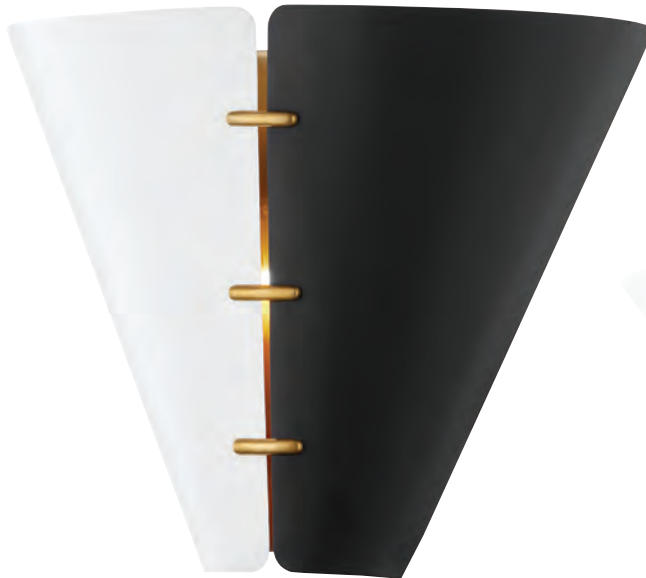

SPLIT

DESIGNER
KELLY BEHUN

KBS1352102L-AGB
ADA