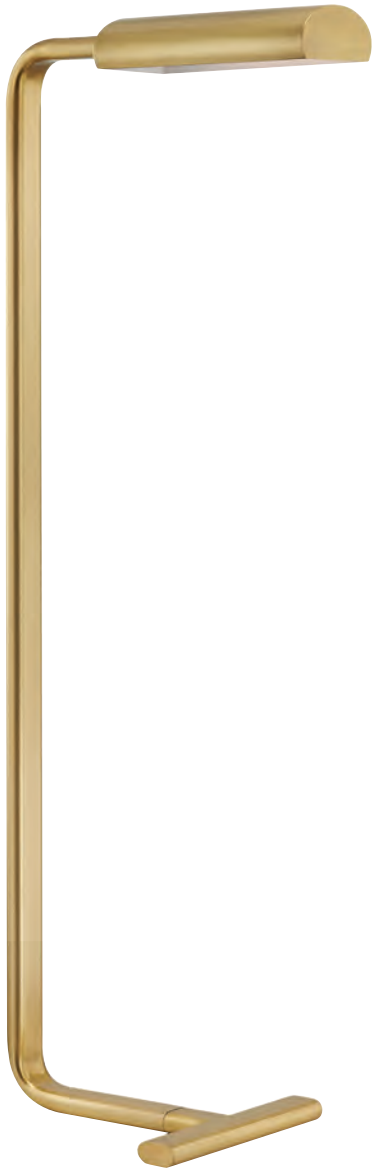

RENWICK

L1518-AGB