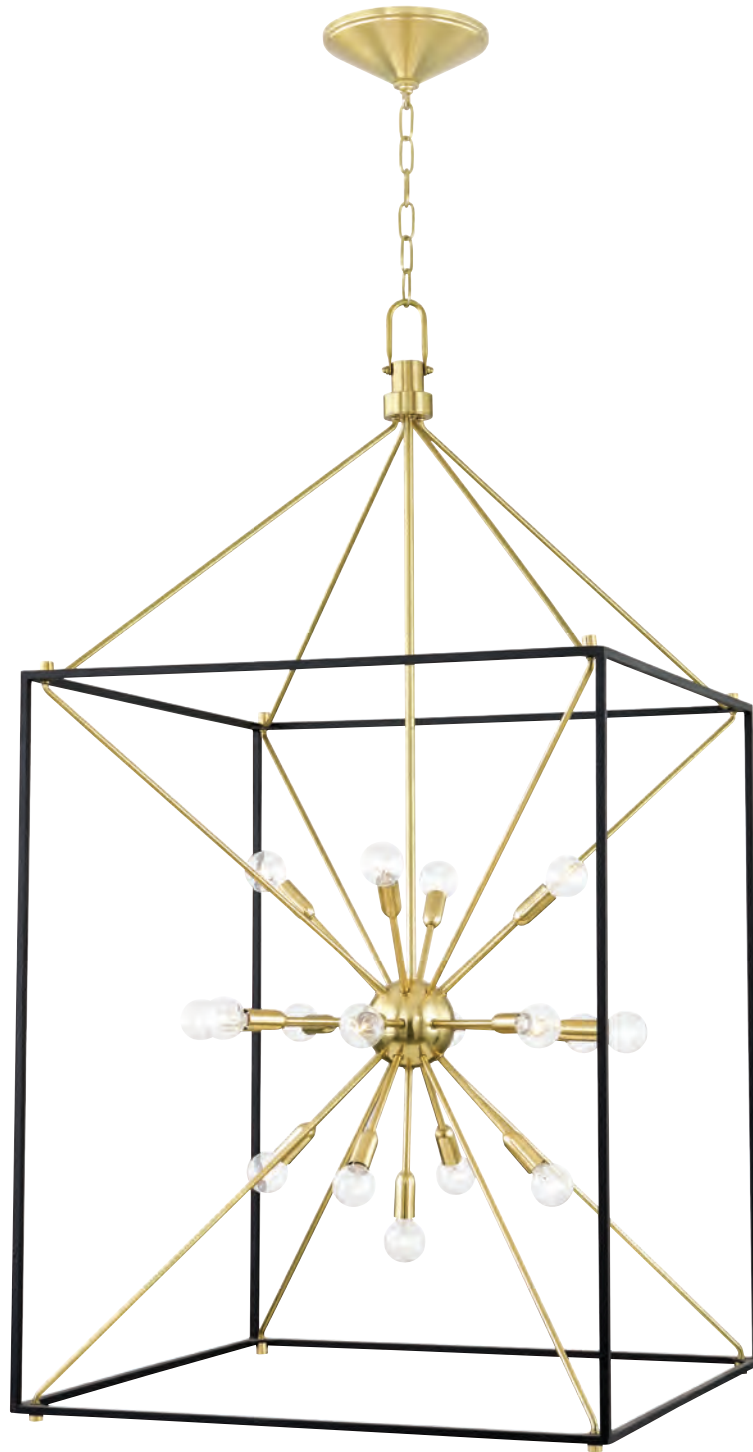

GLENDALE

8927-AGB

ITEM	DIMENSIONS	CANOPY	BULBS	FINISHES
8927	27"W x 51.5"H	8"D	17 40 w/c G16.5 Recommended Not Included	Aged Brass (AGB) Polished Nickel (PN)