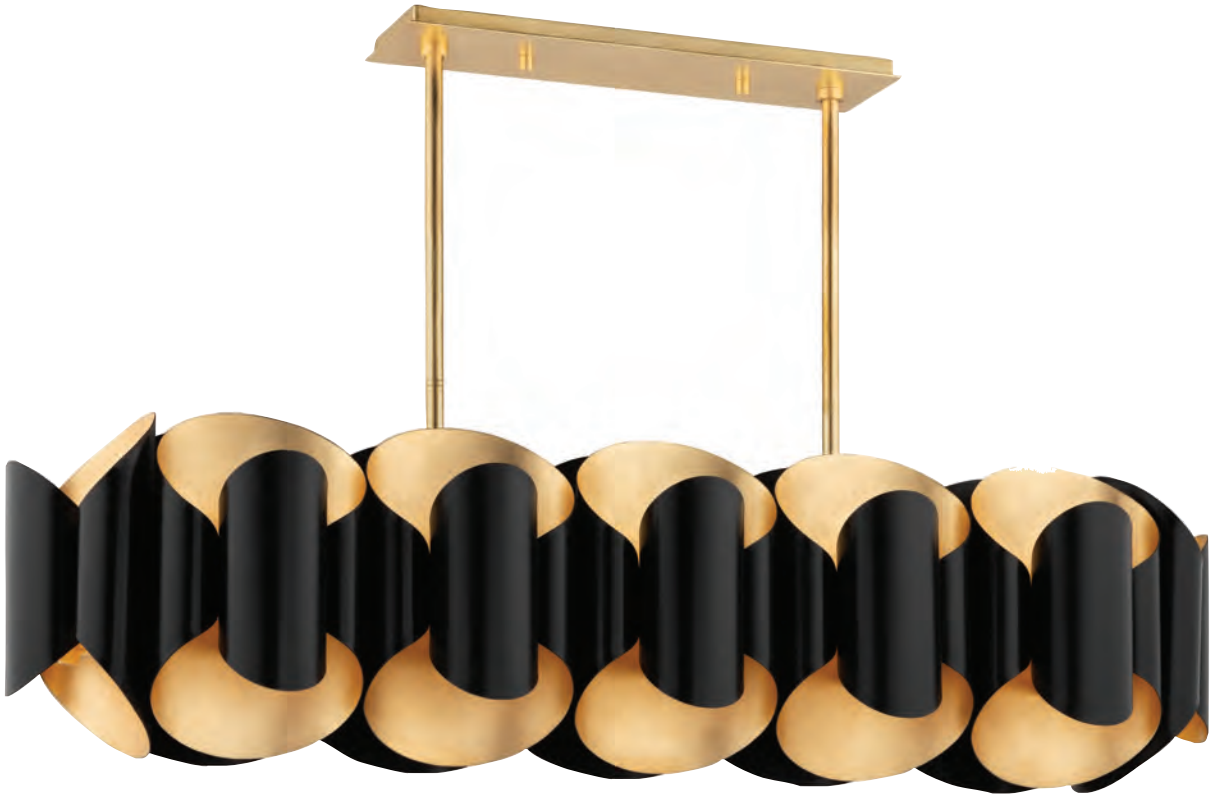

BANKS

8546-GL/BK